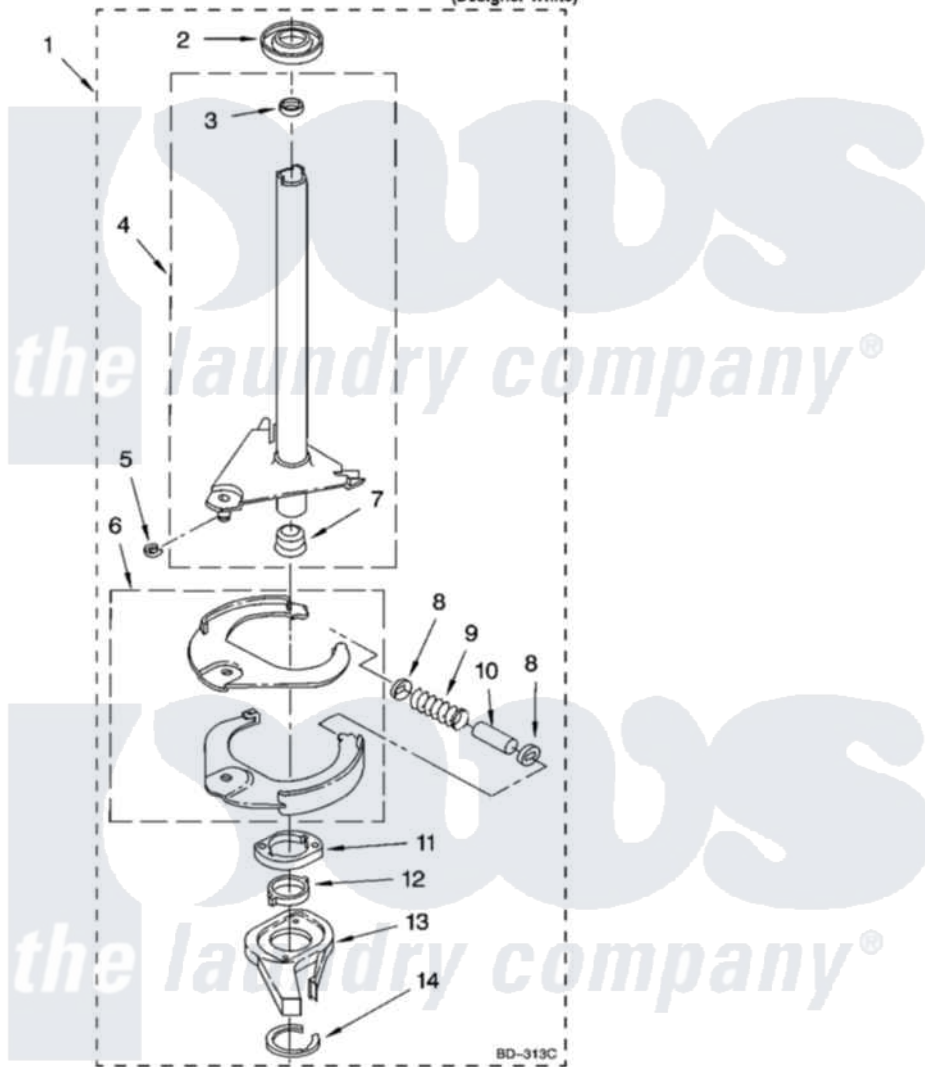

# Whirlpool LTE5243DQ8 13 - BRAKE AND DRIVE TUBE PARTS

## BRAKE AND DRIVE TUBE PARTS

For Models: LTE5243DQ8  
(Designer White)

16

W10248252

Whirlpool [Residential Whirlpool LTE5243DQ8 Washer/Dryer Parts](#) Parts Diagram 13 - BRAKE AND DRIVE TUBE PARTS

[Click on the part number to view part](#)

Item	Original Part Number	Replaced By	Status	Part Description
1	387948	<a href="#">285792</a>		Basketdrive
2	<a href="#">62658</a>			Ring, Thrust
3	<a href="#">356427</a>			Seal, Spin Pinion
4	64027	<a href="#">64208</a>		Tube-Spin
5	64035	<a href="#">W10083190</a>		Ring, Retaining
6	64232	<a href="#">285438</a>		Shoe-Brake
7	62703	<a href="#">8546462</a>		"T" Bearing, Spin Tube
8	3353956	<a href="#">285658</a>		Sleeve
9	<a href="#">63748</a>			Spring, Brake
10	3355360	<a href="#">285658</a>		Sleeve
11	661516	<a href="#">8546461</a>		Cam, Brake Release
12	<a href="#">63022</a>			Sleeve, Cam
13	64194	<a href="#">285790</a>		Lining
14	90368	<a href="#">W10083200</a>		Ring, Retaining
	BLANK		Not Available	Following Parts Not Illustrated
"	<a href="#">285208</a>			Lubricant