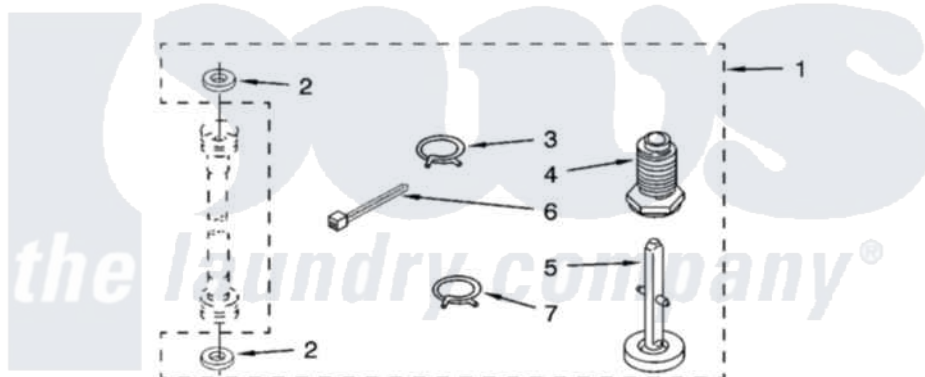

Whirlpool LTE5243DQ8 15 - MISCELLANEOUS PARTS, OPTIONAL PARTS
(NOT INCLUDED)

MISCELLANEOUS PARTS

For Models: LTE5243DQ8
(Designer White)

Whirlpool [Residential Whirlpool LTE5243DQ8 Washer/Dryer Parts](#) Parts Diagram 15 - MISCELLANEOUS PARTS,
OPTIONAL PARTS (NOT INCLUDED)
[Click on the part number to view part](#)

Item	Original Part Number	Replaced By	Status	Part Description
1	W10112403			Miscellaneous Parts Bag
2	16123			Washer Inlet-Hose Miscellaneous Parts Must be Ordered Separately.
3	370445	285655		Clamp, Hose
4	367594			Foot, Front
5	358594			Foot, Rear
6	3347869	W10339879		Tie, Cable
7	3357331			Clamp, Drain
	72017			Paint, Touch-Up
"	350938			Paint, Pressurized Spray B
"	350930			Paint, Pressurized Spray B
"	799344			Paint, Touch-Up)
"	BLANK		Not Available	ACCESSORY PARTS
"	685463			Kit, Grounding Plug, Dryer Side Panel