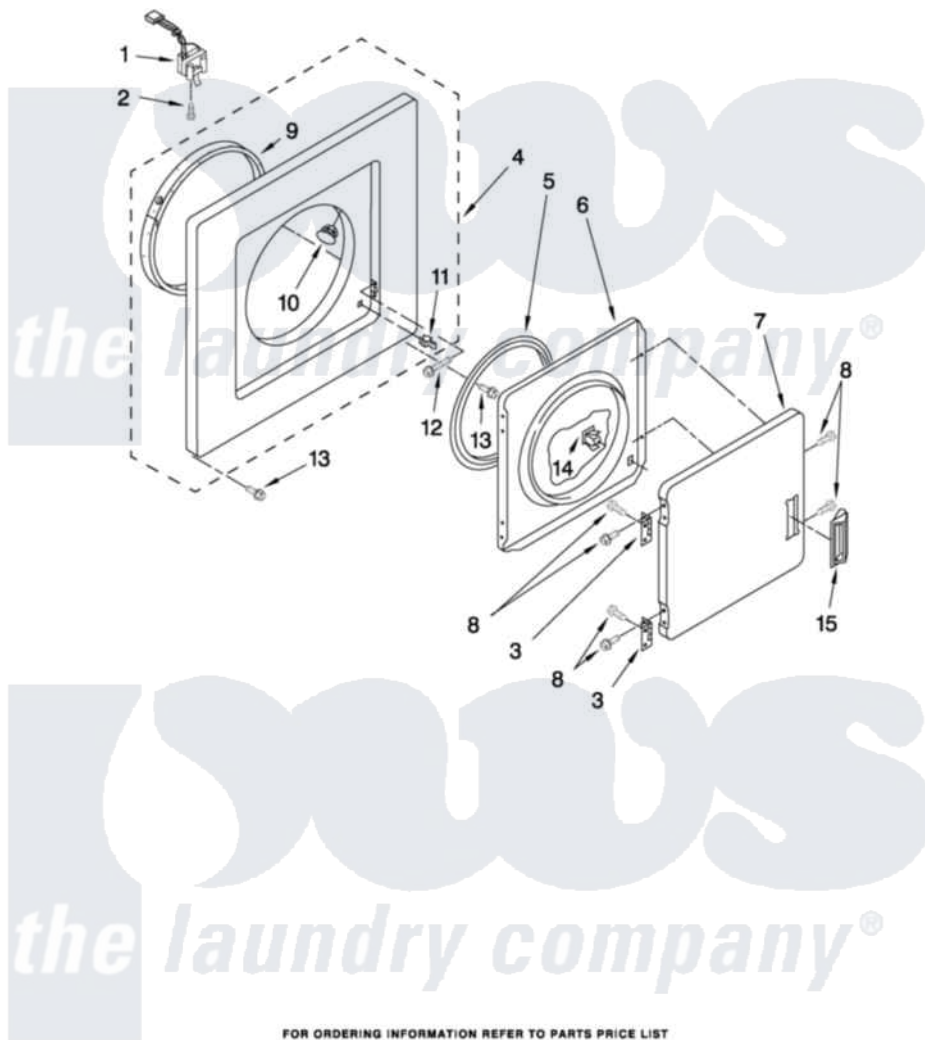

Whirlpool LTE5243DQ9 02 - DRYER FRONT PANEL AND DOOR PARTS

DRYER FRONT PANEL AND DOOR PARTS

For Models: LTE5243DQ9
(Designer White)

FOR ORDERING INFORMATION REFER TO PARTS PRICE LIST

2

W10313469

Whirlpool [Residential Whirlpool LTE5243DQ9 Washer/Dryer Parts](#) Parts Diagram 02 - DRYER FRONT PANEL AND DOOR PARTS

[Click on the part number to view part](#)

| Item | Original Part Number | Replaced By | Status | Part Description |
|------|-------------------------|-------------------------|--------|------------------------|
| 1 | 3406108 | | | Door Switch |
| 2 | 697773 | 3395530 | | Screw |
| 3 | 348023 | | | Hinge And Pin Assembly |
| 4 | 692619 | 285314 | | Panel |
| 5 | 3390734 | | | Seal, Door |
| 6 | 695656 | 280077 | | Door |
| 7 | 348205 | | | Door, Front |
| 8 | 694091 | | | Trim, Side Right Hand |
| 9 | 8066123 | 279264 | | Air Channel Box |
| 10 | 685203 | 279220 | | Clip |
| 11 | 696144 | 279570 | | Latch |
| 12 | 3390663 | 681414 | | Screw, 10AB X 1/2 |
| 13 | 343641 | 681414 | | Screw, 10AB X 1/2 |
| 14 | 3389441 | | | Door Catch Assembly |
| 15 | 686711 | | | Handle, Door |