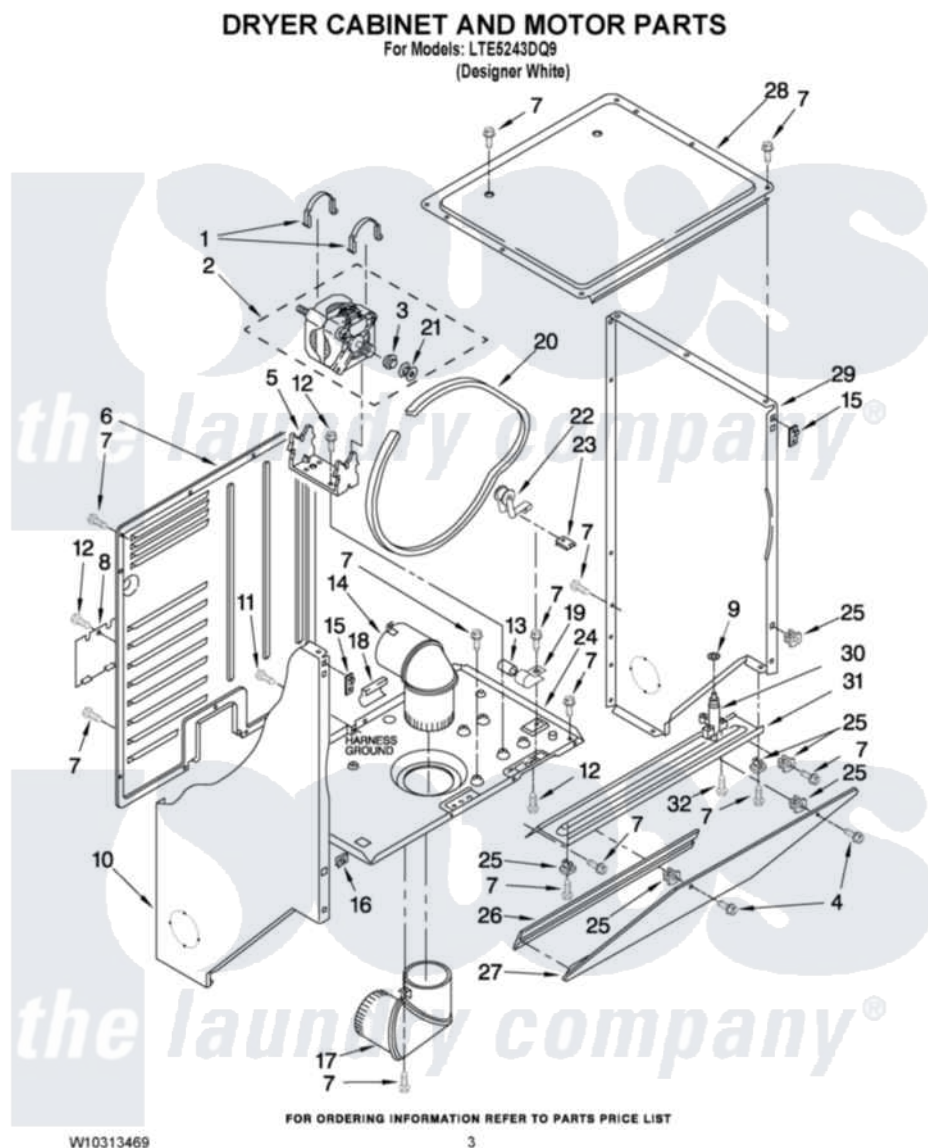

Whirlpool LTE5243DQ9 03 - DRYER CABINET AND MOTOR PARTS

Whirlpool Residential Whirlpool LTE5243DQ9 Washer/Dryer Parts Parts Diagram 03 - DRYER CABINET AND MOTOR PARTS

[Click on the part number to view part](#)

| Item | Original Part Number | Replaced By | Status | Part Description |
|------|---------------------------|-------------------------|--------|------------------------|
| 1 | W10121316 | | | Plug, Multivent |
| 2 | 8538265 | 8539558 | | Motor-Drve |
| 3 | 3393657 | | | Restrainer, Belt |
| 4 | 693304 | | | Screw And Washer |
| 5 | 696541 | | | Bracket, Motor |
| 6 | 3390405 | 280069 | | Panel |
| 7 | 343641 | 681414 | | Screw, 10AB X 1/2 |
| 8 | 3394228 | | | Cover, Terminal Block |
| 9 | 90296 | | | Nut, Push On |
| 10 | 3402293 | | | Panel, Side |
| 11 | 697776 | 4331106 | | Screw, No.10-32 X 7/16 |
| 12 | 3390631 | | | Screw, 10-16 X 3/8 |
| 13 | 8572717 | | | Capacitor, Motor Start |
| 14 | 3399602 | | | Elbow, Upper |
| 15 | 3394083 | | | Clip, Front Panel |
| 16 | 98234 | | | Clip, U-Bend |

| | | | |
|----|-------------------------|----------------------------|--------------------|
| 17 | 3399603 | Elbow, Lower | |
| 18 | 686770 | 686769 | Protector, Support |
| 19 | 357030 | Clamp, Capacitor | |
| 20 | 8066064 | 3394652 | Belt, Drive |
| 21 | 8066051 | Pulley, Motor | |
| 22 | 691366 | Idler And Pulley Assembly | |
| 23 | 692771 | Nut, Idler Bracket To Base | |
| 24 | 3399632 | Base, Dryer | |
| 25 | 692400 | Nut, Push-In | |
| 26 | 692926 | Cove, Transition Panel | |
| 27 | 692933 | Panel, Transition | |
| 28 | 692641 | Top, Dryer | |
| 29 | 3402287 | Panel, Side | |
| 30 | 693145 | Latch, Lid | |
| 31 | 692781 | Closure, Control Area | |
| 32 | 354975 | Screw And Washer | |