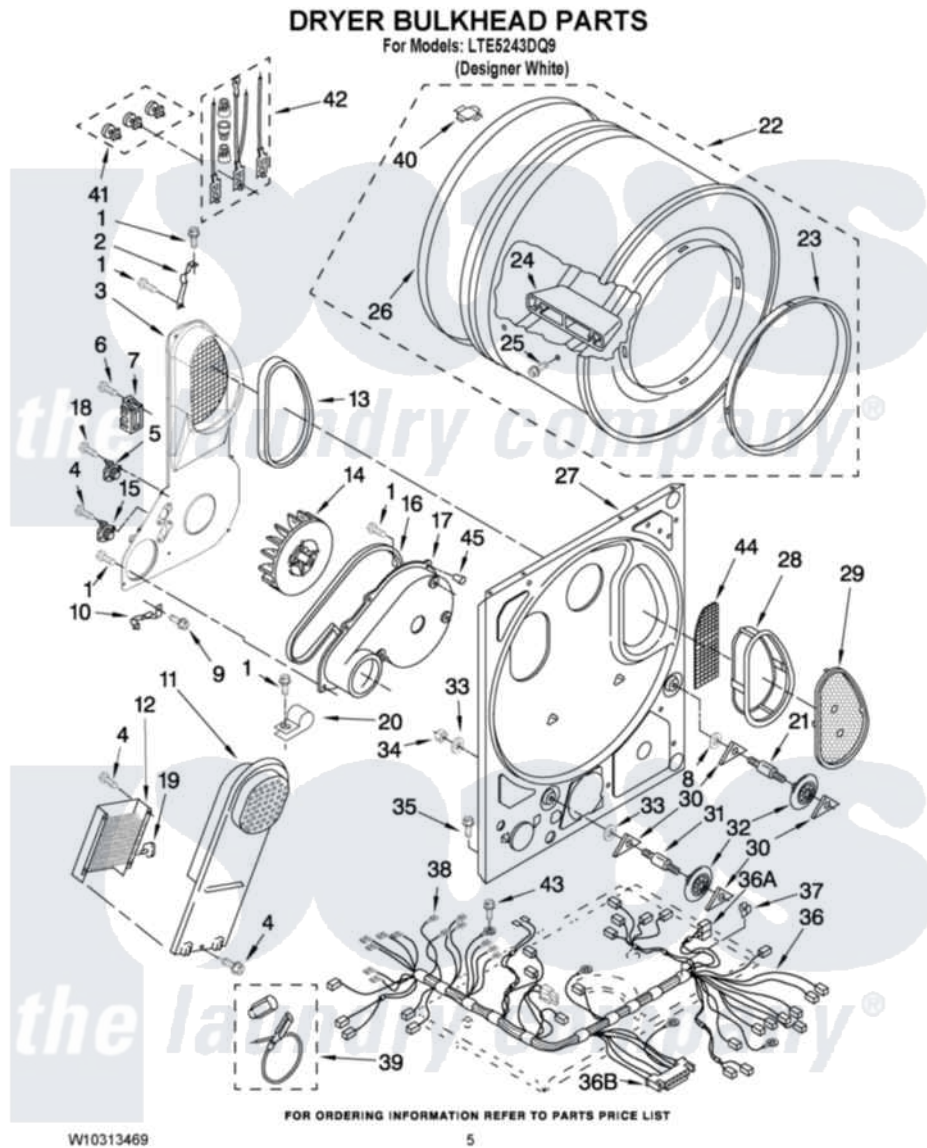

Whirlpool LTE5243DQ9 04 - DRYER BULKHEAD PARTS

Whirlpool Residential Whirlpool LTE5243DQ9 Washer/Dryer Parts Parts Diagram 04 - DRYER BULKHEAD PARTS
Click on the part number to view part

Item	Original Part Number	Replaced By	Status	Part Description
1	343641	681414		Screw, 10AB X 1/2
2	3395396	345396		Clip, Air Duct To Bulkhead
3	8566186			Air Duct And Bracket
4	90767			Screw, 8A X 3/8 HeX Washer Head Tapping
5	3398128			Thermostat, Internal Bias
6	3393008	308685		Side Trim)
7	3397659			Block, Terminal
8	3388703			Washer, Support
9	489463			Screw, 8-18 X 1/16
10	3398161			CLIP
11	3401380			Box, Heater
12	3403586	279843		Element
13	339956			Seal, Air Duct To Bulkhead
14	696426			Wheel, Blower
15	8572767			Thermal Limiter 195 F
16	8066094			Seal, Fan Scroll

17	696418		Fan Scroll
18	3390647	488729	Screw
19	3404154		Thermostat, Heater Box
20	255563	488946	Clamp, Evaporator Tube
21	3399507	W10359269	Shaft, Drum Roller Threads
22	695943	3391834	Drum
23	3394508		Ring, Bearing
24	685207		Baffle, Drum
25	W10219342		Screw, Baffle Mounting
26	345648	279735	Seal
27	695931	279848	Bulkhead
28	8531964		Lint Screen
29	8531967		Cover, Lint Screen Outlet
30	690997		Washer, Thrust
31	3399506	W10359270	Shaft, Drum Roller Threads
32	3397590	349241T	Support
33	348197		Washer, Support
34	3359452		Nut, Lock
35	3390631		Screw, 10-16 X 3/8
36	8576537		Harness, Main Dryer Wiring
"	717252		Receptacle, Terminal
"	3395683		Receptacle, Multi-Terminal
37	693141	Not Available	Clip, Wiring Harness (3)
38	94614		Terminal
39	279457		Wire Kit, Terminal
40	8066086		Plug, Drum Hole
41	279393		Terminal Block Screw Kit
42	279318		Terminal Tinned And Brass Panel
43	697776	4331106	Screw, No.10-32 X 7/16
44	348378		Screen, Back-Up
45	359702	W10491983	Tip-Tines