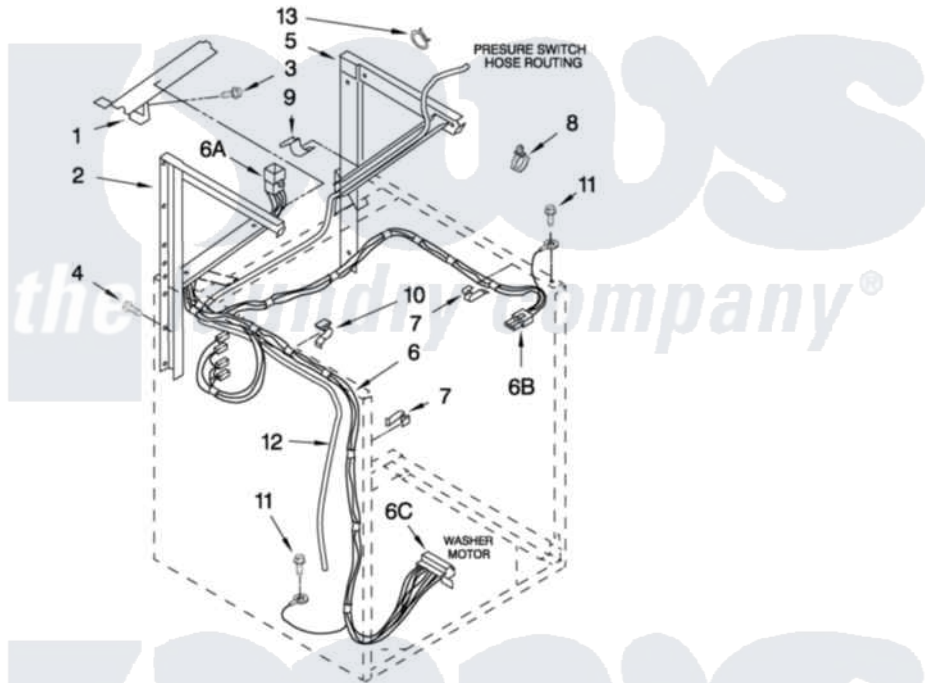

Whirlpool LTE5243DQ9 05 - DRYER SUPPORT AND WASHER PARTS

DRYER SUPPORT AND WASHER PARTS

For Models: LTE5243DQ9
(Designer White)

FOR ORDERING INFORMATION REFER TO PARTS PRICE LIST

W10313469

7

Whirlpool Residential Whirlpool LTE5243DQ9 Washer/Dryer Parts Parts Diagram 05 - DRYER SUPPORT AND WASHER PARTS

Click on the part number to view part

Item	Original Part Number	Replaced By	Status	Part Description
1	694304			Cover, Channel
2	692647			Support, Dryer
3	343641	681414		Screw, 10AB X 1/2
4	3400000			Screw, 10-24 X 3/8
5	692646			Support, Dryer
6	W10303815			Harness, Lower
"	696074		Not Available	Plug, Terminal (12-Way) (Connects With Automatic Console Harness)
"	62889			Receptacle, Terminal
"	62505			Block, Disconnect
7	3347812	8528351		Clip
8	3352501	8559320		Restraint, Hose
9	90016			Clip, Pressure Switch Hose
10	693141		Not Available	Clip, Wiring Harness (3)
11	3351614			Screw, Gearcase Cover Mounting