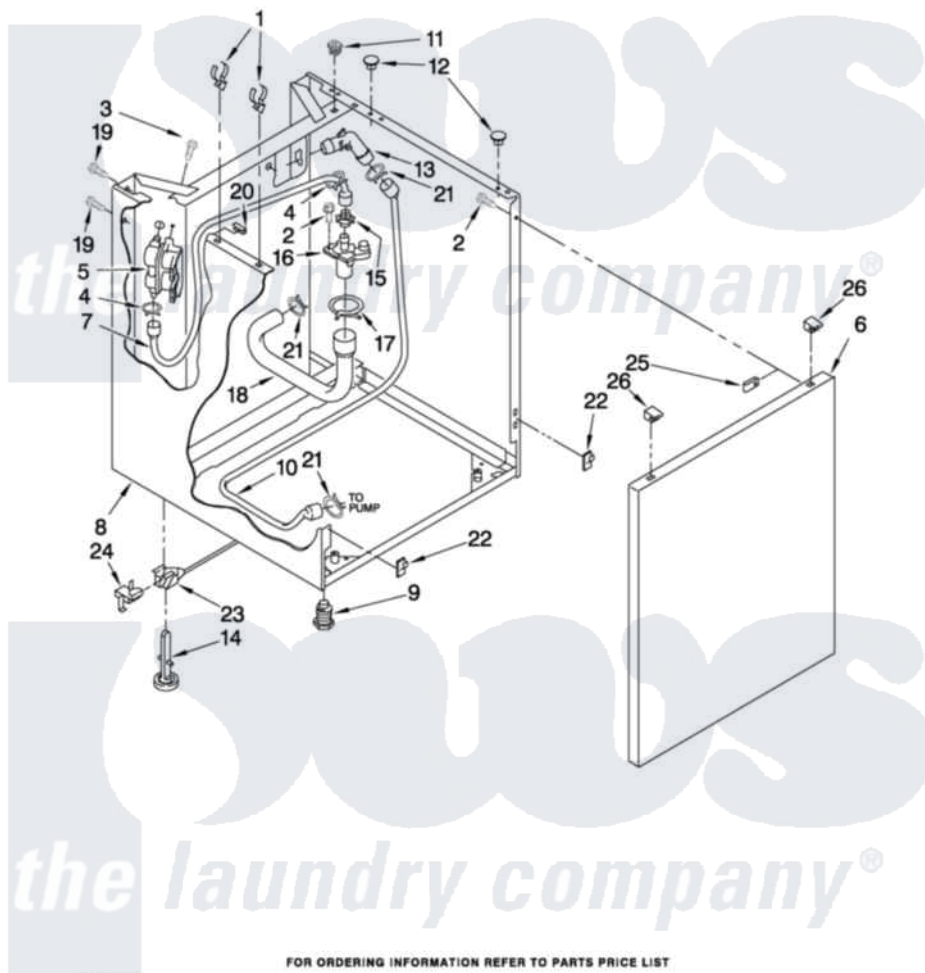

Whirlpool LTE5243DQ9 07 - WASHER CABINET PARTS

WASHER CABINET PARTS

For Models: LTE5243DQ9
(Designer White)

W10313469

9

Whirlpool [Residential Whirlpool LTE5243DQ9 Washer/Dryer Parts](#) Parts Diagram 07 - WASHER CABINET PARTS

[Click on the part number to view part](#)

Item	Original Part Number	Replaced By	Status	Part Description
1	356746			Clip, Condenser
2	343641	681414		Screw, 10AB X 1/2
3	9740848			Screw, Mixing Valve Mounting
4	370451	596669		Clamp, Manifold
5	3952163	285805		Valve-Inlet
6	692628			Panel, Front
7	692699			Hose, Water Inlet
8	696013			Cabinet
9	367594			Foot, Front
10	696710			Hose, Drain
11	692400			Nut, Push-In
12	660975			Plug, Top To Cabinet
13	8557915			Connector, Hose
14	358594			Foot, Rear
15	356471			Cap, Siphon Break
16	356363			Siphon Break

17	272861	Not Available	Clamp, Hose
18	696394		Hose, Water Inlet
19	3400000		Screw, 10-24 X 3/8
20	3390046		Protector, Edge
21	660628	285655	Clamp, Hose
22	3394083		Clip, Front Panel
23	358652		Link, Leveling
24	359364		Clip, Leveling Mechanism
25	98234		Clip, U-Bend
26	345670		Lock, Top