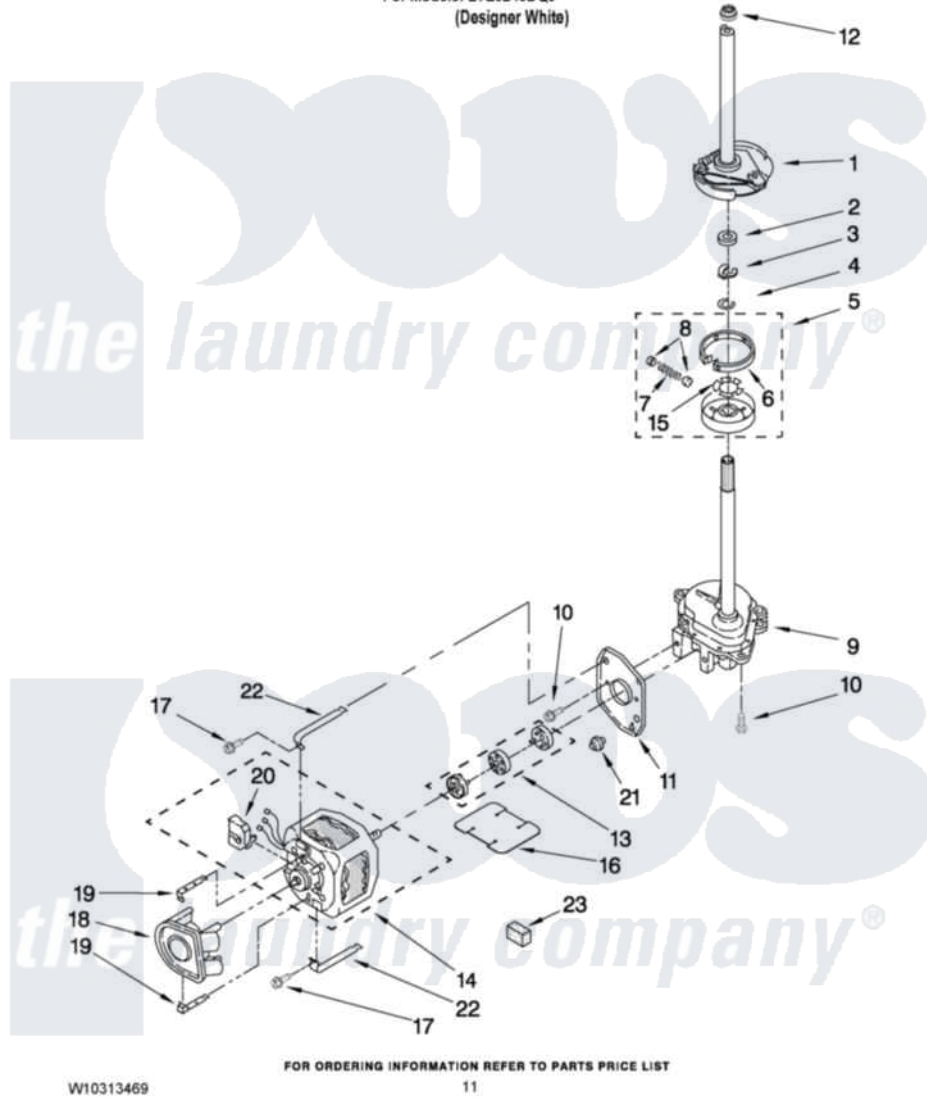

# Whirlpool LTE5243DQ9 08 - BRAKE, CLUTCH, GEARCASE, MOTOR AND PUMP PARTS

## BRAKE, CLUTCH, GEARCASE, MOTOR AND PUMP PARTS For Models: LTE5243DQ9 (Designer White)

Whirlpool [Residential Whirlpool LTE5243DQ9 Washer/Dryer Parts](#) Parts Diagram 08 - BRAKE, CLUTCH, GEARCASE, MOTOR AND PUMP PARTS  
Click on the part number to view part

Item	Original Part Number	Replaced By	Status	Part Description
1	387948	<a href="#">285792</a>		Basketdrive
2	<a href="#">63292</a>			Washer, Spin Tube Thrust
3	62697	<a href="#">W10080230</a>		Ring, Spin Tube Support
4	63283	<a href="#">285353</a>		Ring
5	3951312	<a href="#">285785</a>		Clutch
6	3951308	<a href="#">285790</a>		Lining
7	3946846	<a href="#">8559387</a>		Spring And Damper Assembly
8	<a href="#">62646</a>			Cap, Clutch Spring
9	3360630	<a href="#">3360629</a>		Gearcase
10	3357334	<a href="#">3400516</a>		Screw Anti-Rattle
11	<a href="#">62611</a>			Plate, Motor Mount To Gearcase
12	<a href="#">8577374</a>			Seal, Centerpost
13	3364003	<a href="#">285753A</a>		Coupling
14	<a href="#">661600</a>			Motor, Main Drive

15	<a href="#">3355454</a>		Clip, Main Drive
16	<a href="#">3946532</a>		Shield, Motor
17	3387485	<a href="#">273556</a>	Screw, 10-16 X 5/8
18	<a href="#">3363394</a>		Pump
19	<a href="#">8546127</a>		Retainer, Pump
20	62850	<a href="#">8529896</a>	Switch, Main Drive Motor
21	<a href="#">62691</a>		Grommet, Motor
22	<a href="#">W10086010</a>		Retainer, Motor
23	<a href="#">3350013</a>		Foam