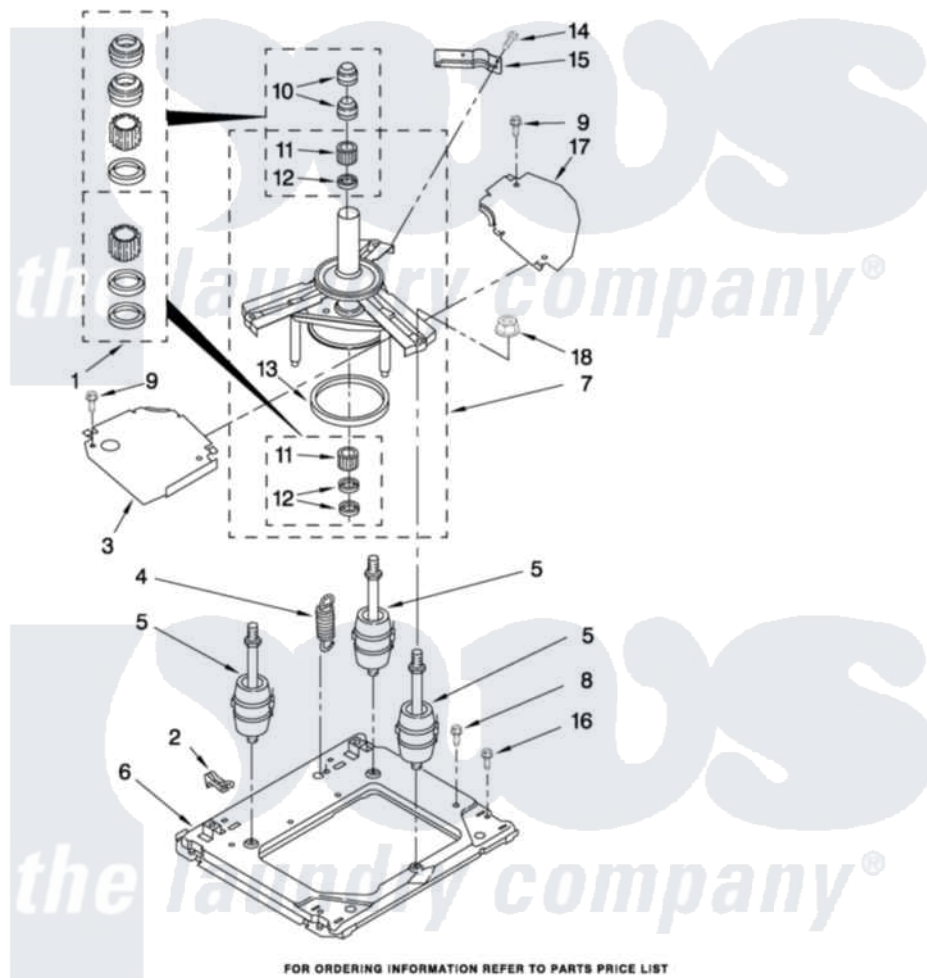

Whirlpool LTE5243DQ9 09 - MACHINE BASE PARTS

MACHINE BASE PARTS

For Models: LTE5243DQ9
(Designer White)

FOR ORDERING INFORMATION REFER TO PARTS PRICE LIST

12

W10313469

Whirlpool [Residential Whirlpool LTE5243DQ9 Washer/Dryer Parts](#) Parts Diagram 09 - MACHINE BASE PARTS

[Click on the part number to view part](#)

Item	Original Part Number	Replaced By	Status	Part Description
1	285203			Centerpost Bearing Kit
2	696044			Block, Restraint
3	64137			Shield, Tub
4	W10250667			Spring, Counterweight
5	3406201	W10207783		Spring
6	8577373			Base
7	63740			Tub Support And Drum
8	3351614			Screw, Gearcase Cover Mounting
9	90767			Screw, 8A X 3/8 HeX Washer Head Tapping
10	8577376			Seal, Centerpost
11	8546455			Bearing, Centerpost
12	357409	359449		Seal, Agitator Shaft
13	63134			Ring, Sound Deadening
14	343641	681414		Screw, 10AB X 1/2
15	63636			Bracket, Counterweight Spring

16 [386011](#)

Screw And Washer

17 [63637](#)

Shield, Tub

18 3351021

[279710](#)

Nut