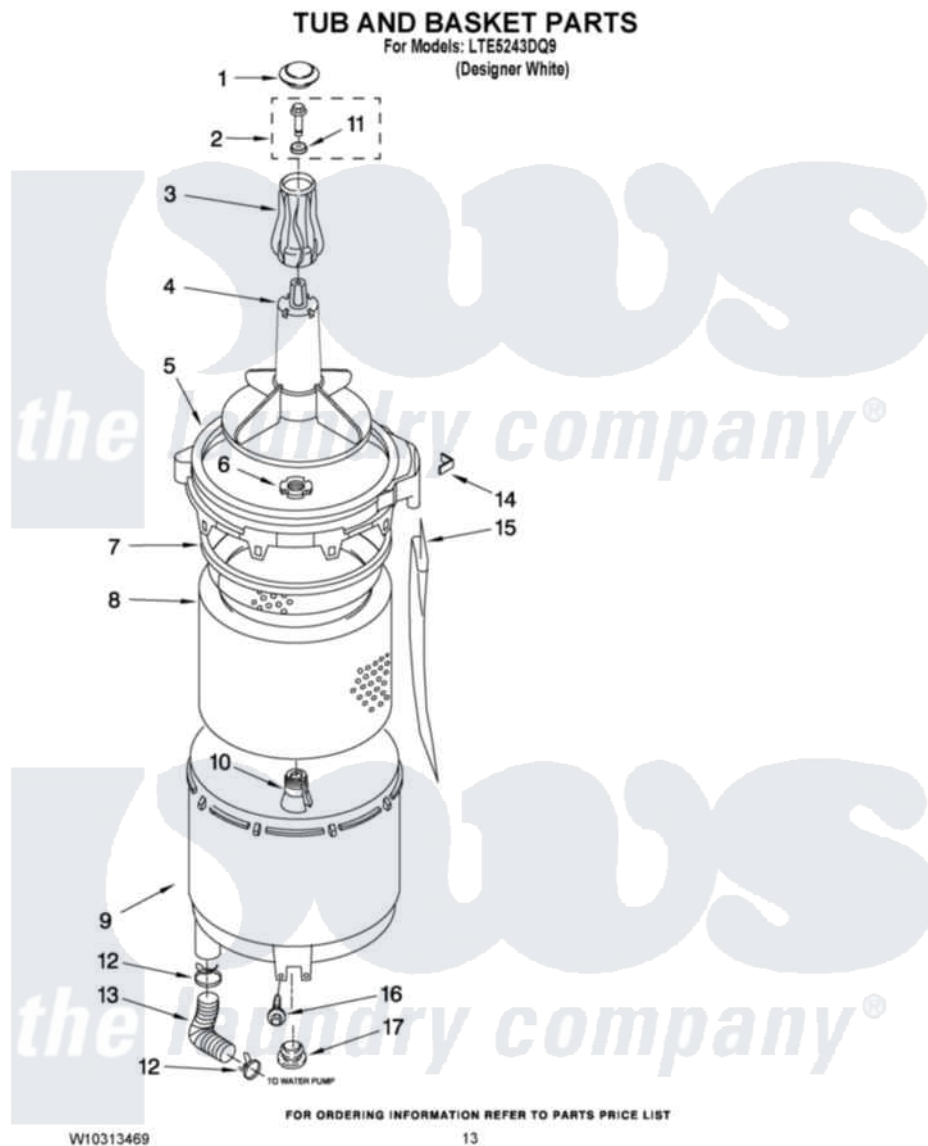

Whirlpool LTE5243DQ9 10 - TUB AND BASKET PARTS

Whirlpool Residential Whirlpool LTE5243DQ9 Washer/Dryer Parts Parts Diagram 10 - TUB AND BASKET PARTS
Click on the part number to view part

Item	Original Part Number	Replaced By	Status	Part Description
1	3355758			Cap, Agitator
2	358237			Screw And Washer
3	63840			Filter, Agitator
4	3349098			Agitator
5	64175			Tub Ring And Gasket
6	21366			Nut, Spanner
7	3359587			Gasket, Tub Ring
8	3351985			Basket
9	8066082			Tub
10	389140			Tub Block, Basket Drive
11	3949550			Washer
12	3363366	616099		Clamp
13	8066201	280120		Hose
14	8577411			Clip, Retaining
15	356398			Tube, Drain Off
16	357640			Screw And Washer