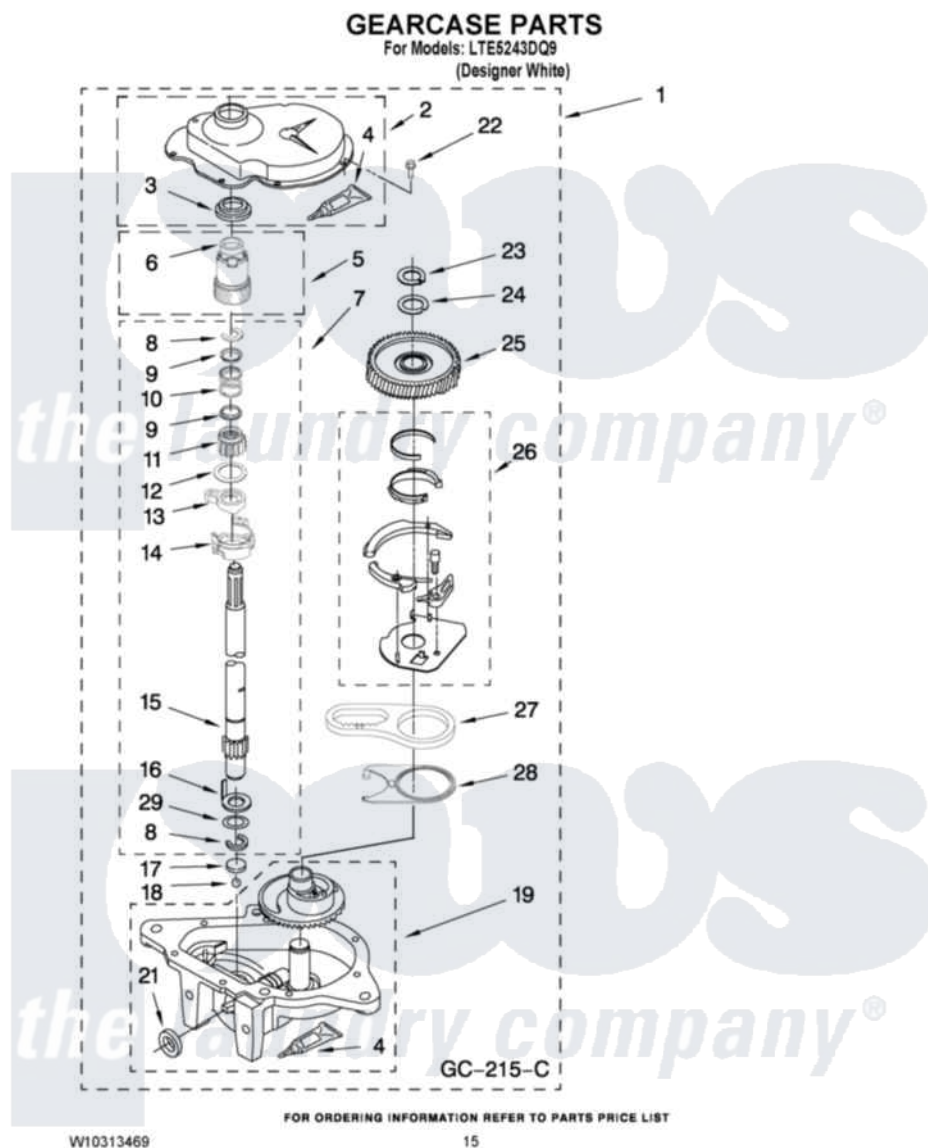

# Whirlpool LTE5243DQ9 12 - GEARCASE PARTS

Whirlpool [Residential Whirlpool LTE5243DQ9 Washer/Dryer Parts](#) Parts Diagram 12 - GEARCASE PARTS  
Click on the part number to view part

Item	Original Part Number	Replaced By	Status	Part Description
1	3360630	<a href="#">3360629</a>		Gearcase
2	<a href="#">285202</a>			Cover, Gearcase
3	<a href="#">3349985</a>			Seal, Gearcase Cover
4	<a href="#">285195</a>			Sealer Sealer, Gasket
5	63320	<a href="#">285362</a>		Gear and Pinion
6	<a href="#">356427</a>			Seal, Spin Pinion
7	<a href="#">389387</a>			Shaft, Agitator
8	90369		Not Available	Ring, Retaining (2)
9	<a href="#">62677</a>			Retainer, Spring
10	<a href="#">62676</a>			Spring, Agitator
11	63273	<a href="#">285509</a>		Shaft, Agitator
12	<a href="#">62619</a>			Washer, Agitator Gear
13	62580	<a href="#">285206</a>		Cam-Agitator
14	62581	<a href="#">285206</a>		Cam-Agitator
15	<a href="#">285509</a>			Shaft, Agitator
16	<a href="#">62618</a>			Washer, Cam Thrust

17	16018	<a href="#">285205</a>	Bearing
18	85529	<a href="#">285205</a>	Bearing
19	389230	<a href="#">285515</a>	Gearcase
21	<a href="#">285352</a>		Seal Kit, Thrust Plug
22	<a href="#">3351614</a>		Screw, Gearcase Cover Mounting
23	3362552	<a href="#">285765</a>	Ring-Retr
24	285735	<a href="#">285766</a>	Washer Kit, Thrust
25	62570	<a href="#">285362</a>	Gear and Pinon
26	388253	<a href="#">999516</a>	Shelf-Glas
27	3349296	<a href="#">8546456</a>	Rack, Connecting
28	<a href="#">62621</a>		Actuator, Shift
29	<a href="#">388815</a>		Washer, Intermediate 1 3976263 Miscellaneous Parts Bag 2 3976300 Washer, Inlet Hose 3 3366913 Clamp, Hose