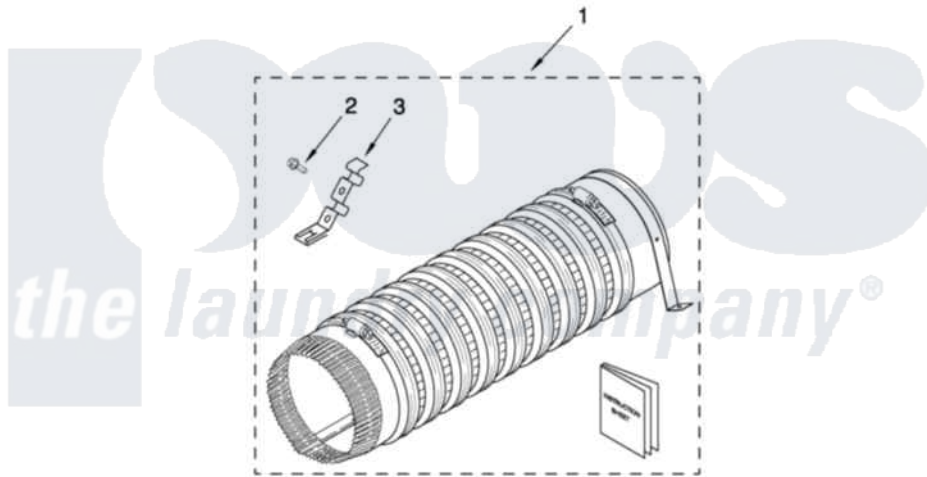

# Whirlpool LTE5243DQ9 14 - PRODUCT ACCESSORY PARTS

## PRODUCT ACCESSORY PARTS

For Models: LTE5243DQ9  
(Designer White)

FOR ORDERING INFORMATION REFER TO PARTS PRICE LIST

W10313469

17

Whirlpool [Residential Whirlpool LTE5243DQ9 Washer/Dryer Parts](#) Parts Diagram 14 - PRODUCT ACCESSORY PARTS

[Click on the part number to view part](#)

Item	Original Part Number	Replaced By	Status	Part Description
1	<a href="#">279823</a>			Side Exhaust Extension Kit
2	<a href="#">488729</a>			Screw
3	<a href="#">3395536</a>			Clip