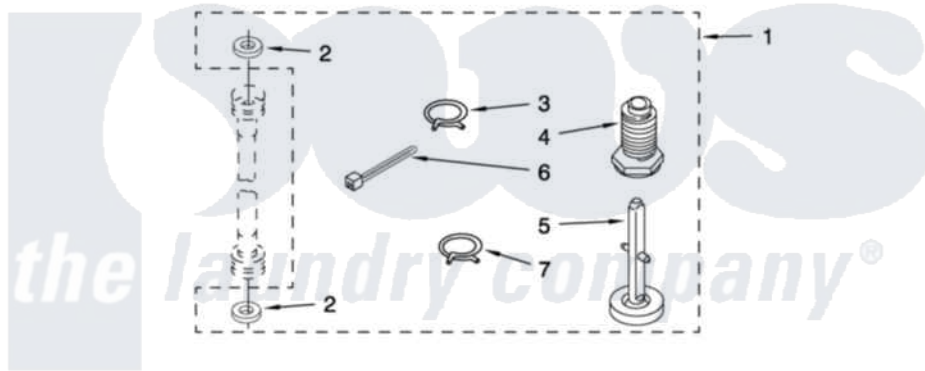

MISCELLANEOUS PARTS

For Models: LTE5243DQ9  
(Designer White)

FOR ORDERING INFORMATION REFER TO PARTS PRICE LIST

[Whirlpool Residential Whirlpool LTE5243DQ9 Washer/Dryer Parts](#) Parts Diagram 15 - MISCELLANEOUS PARTS  
Click on the part number to view part

Item	Original Part Number	Replaced By	Status	Part Description
1	<a href="#">W10112403</a>			Miscellaneous Parts Bag
2	<a href="#">16123</a>			Washer Inlet-Hose Miscellaneous Parts Must be Ordered Separately.
3	370445	<a href="#">285655</a>		Clamp, Hose
4	<a href="#">367594</a>			Foot, Front
5	<a href="#">358594</a>			Foot, Rear
6	3347869	<a href="#">W10339879</a>		Tie, Cable
7	<a href="#">3357331</a>			Clamp, Drain