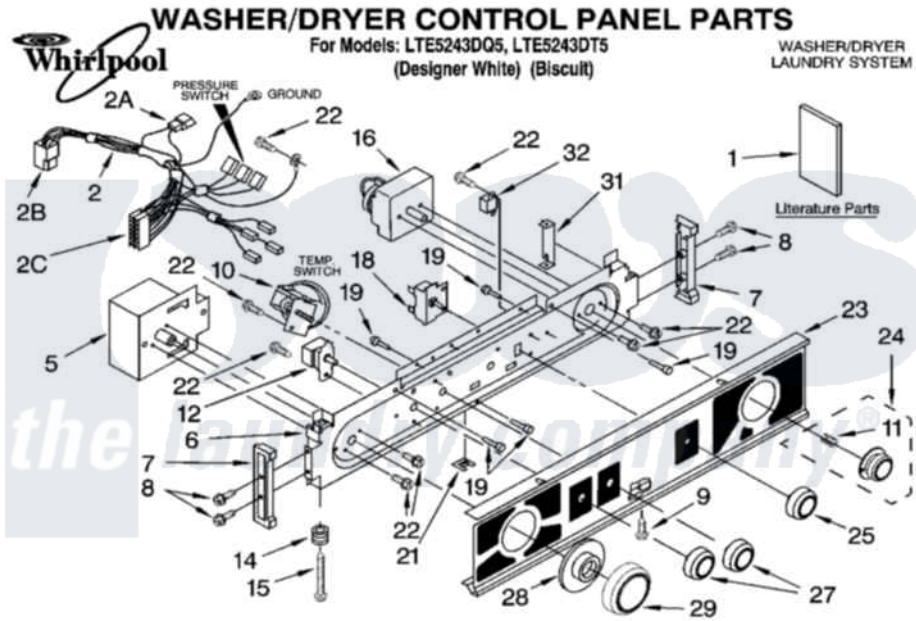

Whirlpool LTE5243DT5 01 - WASHER/DRYER CONTROL PANEL PARTS

8-05 Litho in U.S.A. (LT)

1

Part No. 8180758

Whirlpool Residential Whirlpool LTE5243DT5 Washer/Dryer Parts Parts Diagram 01 - WASHER/DRYER CONTROL PANEL PARTS

Click on the part number to view part

Item	Original Part Number	Replaced By	Status	Part Description
1	8542748		Not Available	Installation Instructions
"	3406880		Not Available	Installation Instructions (English)
"	3954161		Not Available	Energy Guide
"	8542754		Not Available	Sheet, Cycle Feature
"	3952874		Not Available	Wiring Diagram
2	3406288			Harness, Console Wiring
"	3350130			Plug, Terminal
"	696073			Receptacle, Connector
"	3948614			Disconnect Block
5	3952499			Timer, Control
6	8528154			Bracket, Control
7	692993			End Cap, Console
"	3978584			End Cap, Console
8	348689			Screw, End Cap Mounting
9	694091			Trim, Side Right Hand

10	3362987		Switch, Water Level
11	688805		Clip, Spring Knob
12	8054142		Switch, Water Temperature
14	693151		Spring, Console Lock
15	3400860		Screw, Console Lock
16	3406720		Timer, Control
18	3977456		Switch, Push-To-Start
19	693152		Bumper, Console
21	694037		Clip, Console
22	3390646	W10139210	Screw, 8-18 X 5/16
23	3977194		Panel, Control
"	3977195		Panel, Control
24	3957752		Knob, Timer
"	3957753		Knob, Timer
25	3957800		Knob, Push-To-Start
"	3957801		Knob, Push-To-Start
27	3957796		Knob, Control
"	3957797		Knob, Push-To-Start
28	3957841		Dial, Timer
"	3957842		Dial, Timer
29	3957821		Knob, Timer
"	3957822		Knob, Timer
31	692983		Lock, Console
32	694419		Mini-Buzzer