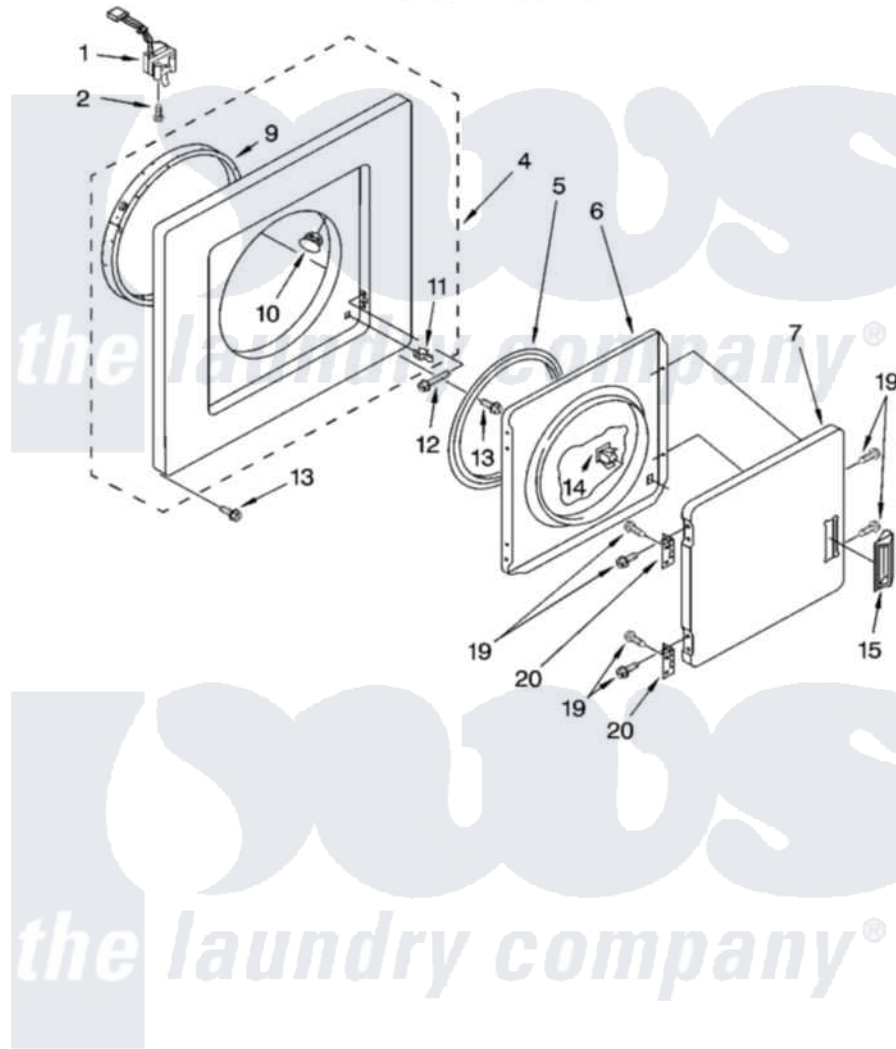

Whirlpool LTE5243DT5 02 - DRYER FRONT PANEL AND DOOR PARTS

DRYER FRONT PANEL AND DOOR PARTS

For Models: LTE5243DQ5, LTE5243DT5
(Designer White) (Biscuit)

Whirlpool [Residential Whirlpool LTE5243DT5 Washer/Dryer Parts](#) Parts Diagram 02 - DRYER FRONT PANEL AND DOOR PARTS

[Click on the part number to view part](#)

Item	Original Part Number	Replaced By	Status	Part Description
1	3406108			Door Switch
2	697773	3395530		Screw
4	692619	285314		Panel
"	3978587	285836		Panel
5	3390734			Seal, Door
6	695656	280077		Door
7	348205			Door, Front
"	3978598			Door, Front
9	8066123	279264		Air Channel Box
10	685203	279220		Clip
11	696144	279570		Latch
12	3390663	681414		Screw, 10AB X 1/2
13	343641	681414		Screw, 10AB X 1/2
14	3389441			Door Catch Assembly
15	686711			Handle, Door
"	3978592			Handle, Door