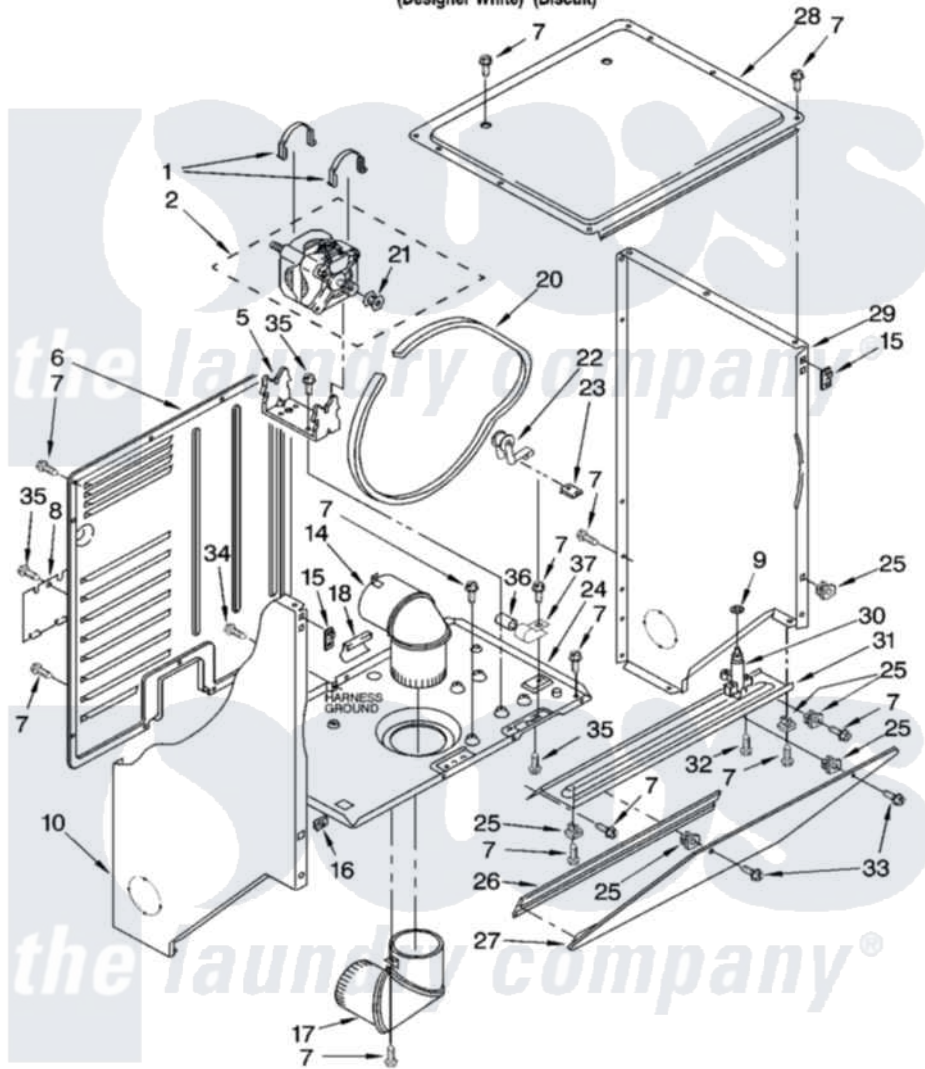

Whirlpool LTE5243DT5 03 - DRYER CABINET AND MOTOR PARTS

DRYER CABINET AND MOTOR PARTS

For Models: LTE5243DQ5, LTE5243DT5
(Designer White) (Biscuit)

8180758

3

Whirlpool [Residential Whirlpool LTE5243DT5 Washer/Dryer Parts](#) Parts Diagram 03 - DRYER CABINET AND MOTOR PARTS

[Click on the part number to view part](#)

Item	Original Part Number	Replaced By	Status	Part Description
1	660658			Clamp, Motor Mounting 343481 685441
2	8538265	8539558		Motor-Drive
5	696541			Bracket, Motor
6	3390405	280069		Panel
7	343641	681414		Screw, 10AB X 1/2
8	3394228			Cover, Terminal Block
9	90296			Nut, Push On
10	3402293			Panel, Side
"	3978589			Panel, Side
14	3399602			Elbow, Upper
15	3394083			Clip, Front Panel
16	98234			Clip, U-Bend
17	3399603			Elbow, Lower
18	686770	686769		Protector, Support
20	8066064	3394652		Belt, Drive

21	8066051		Pulley, Motor
22	691366		Idler And Pulley Assembly
23	692771		Nut, Idler Bracket To Base
24	3399632		Base, Dryer
25	692400		Nut, Push-In
26	692926		Cove, Transition Panel
27	692933		Panel, Transition
"	3978591		Panel, Transition
28	692641		Top, Dryer
29	3402287		Panel, Side
"	3978590		Panel, Side
30	693145		Latch, Lid
31	692781		Closure, Control Area
"	3978599		Closure, Control Area
32	354975		Screw And Washer
33	693304		Screw And Washer
34	697776	4331106	Screw, No.10-32 X 7/16
35	3390631		Screw, 10-16 X 3/8
36	661606	8572717	Capacitor, Motor Start
37	357030		Clamp, Capacitor