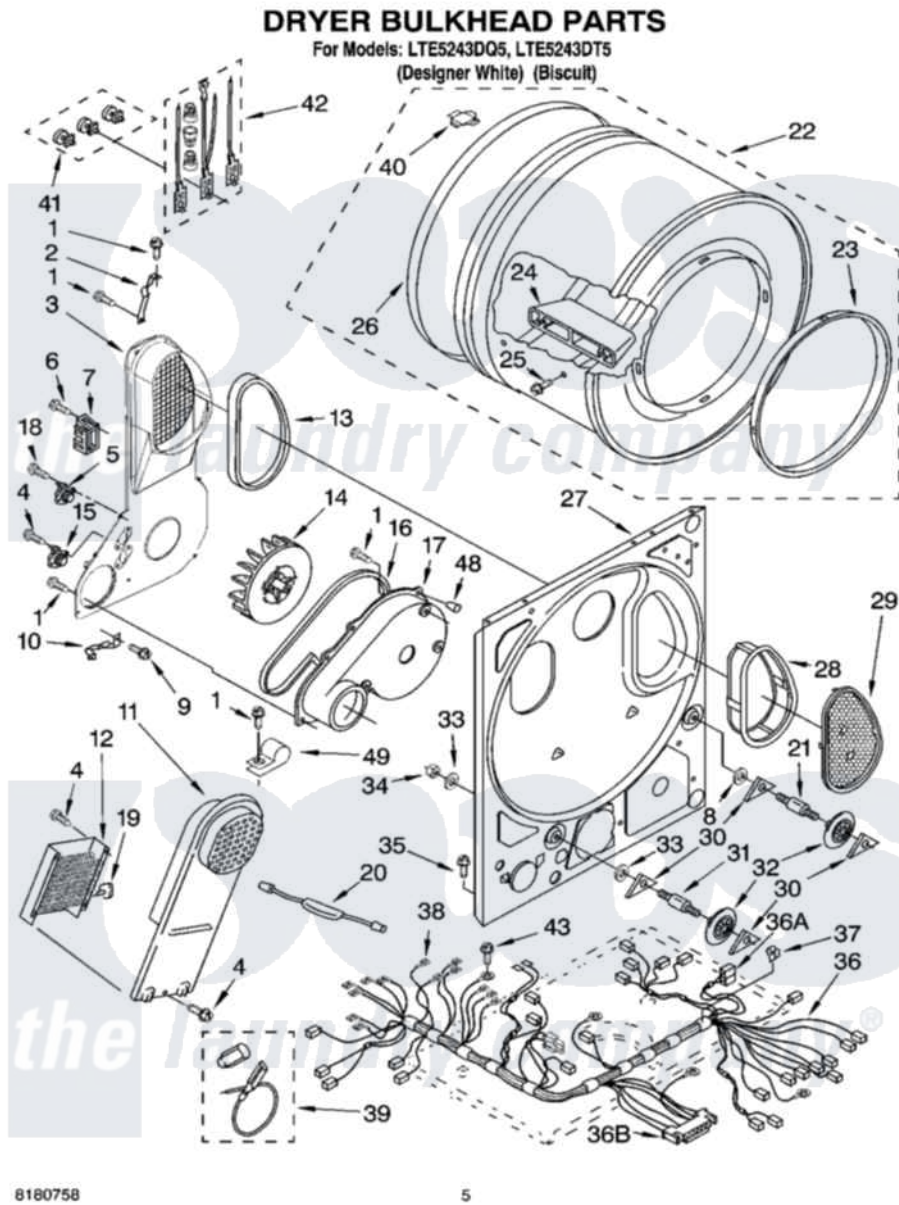

# Whirlpool LTE5243DT5 04 - DRYER BULKHEAD PARTS

8180758

5

Whirlpool [Residential Whirlpool LTE5243DT5 Washer/Dryer Parts](#) Parts Diagram 04 - DRYER BULKHEAD PARTS  
Click on the part number to view part

Item	Original Part Number	Replaced By	Status	Part Description
1	343641	<a href="#">681414</a>		Screw, 10AB X 1/2
2	3395396	<a href="#">345396</a>		Clip, Air Duct To Bulkhead
3	<a href="#">8566186</a>			Air Duct And Bracket
4	<a href="#">90767</a>			Screw, 8A X 3/8 HeX Washer Head Tapping
5	<a href="#">3398128</a>			Thermostat, Internal Bias
6	3393008	<a href="#">308685</a>		Side Trim )
7	<a href="#">3397659</a>			Block, Terminal
8	<a href="#">3388703</a>			Washer, Support
9	<a href="#">489463</a>			Screw, 8-18 X 1/16
10	3398161			CLIP
11	<a href="#">3401380</a>			Box, Heater
12	3403586	<a href="#">279843</a>		Element
13	<a href="#">339956</a>			Seal, Air Duct To Bulkhead
14	<a href="#">696426</a>			Wheel, Blower
15	<a href="#">8572767</a>			Thermal Limiter 195 F
16	<a href="#">8066094</a>			Seal, Fan Scroll