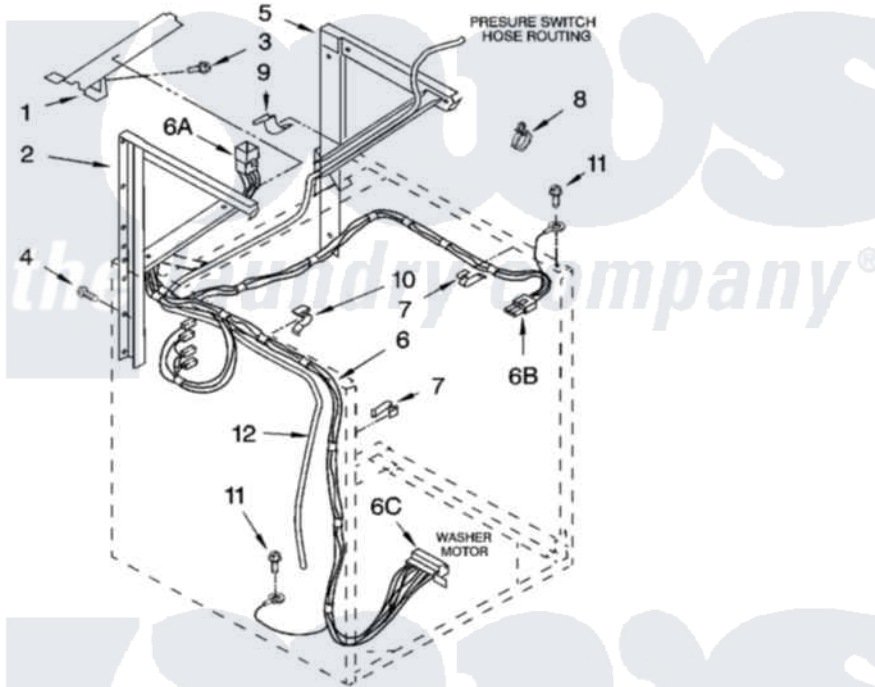

Whirlpool LTE5243DT5 05 - DRYER SUPPORT AND WASHER PARTS

DRYER SUPPORT AND WASHER PARTS

For Models: LTE5243DQ5, LTE5243DT5
(Designer White) (Biscuit)

8180758

7

Whirlpool [Residential Whirlpool LTE5243DT5 Washer/Dryer Parts](#) Parts Diagram 05 - DRYER SUPPORT AND WASHER PARTS

Click on the part number to view part

Item	Original Part Number	Replaced By	Status	Part Description
1	694304			Cover, Channel
2	692647			Support, Dryer
3	343641	681414		Screw, 10AB X 1/2
4	3400000			Screw, 10-24 X 3/8
5	692646			Support, Dryer
6	3954108			Harness, Lower
"	696074		Not Available	Plug, Terminal (12-Way) (Connects With Automatic Console Harness)
"	62889			Receptacle, Terminal
"	62505			Block, Disconnect
7	3347812	8528351		Clip
8	3352501	8559320		Restraint, Hose
9	90016			Clip, Pressure Switch Hose
10	693141		Not Available	Clip, Wiring Harness (3)
11	3351614			Screw, Gearcase Cover Mounting