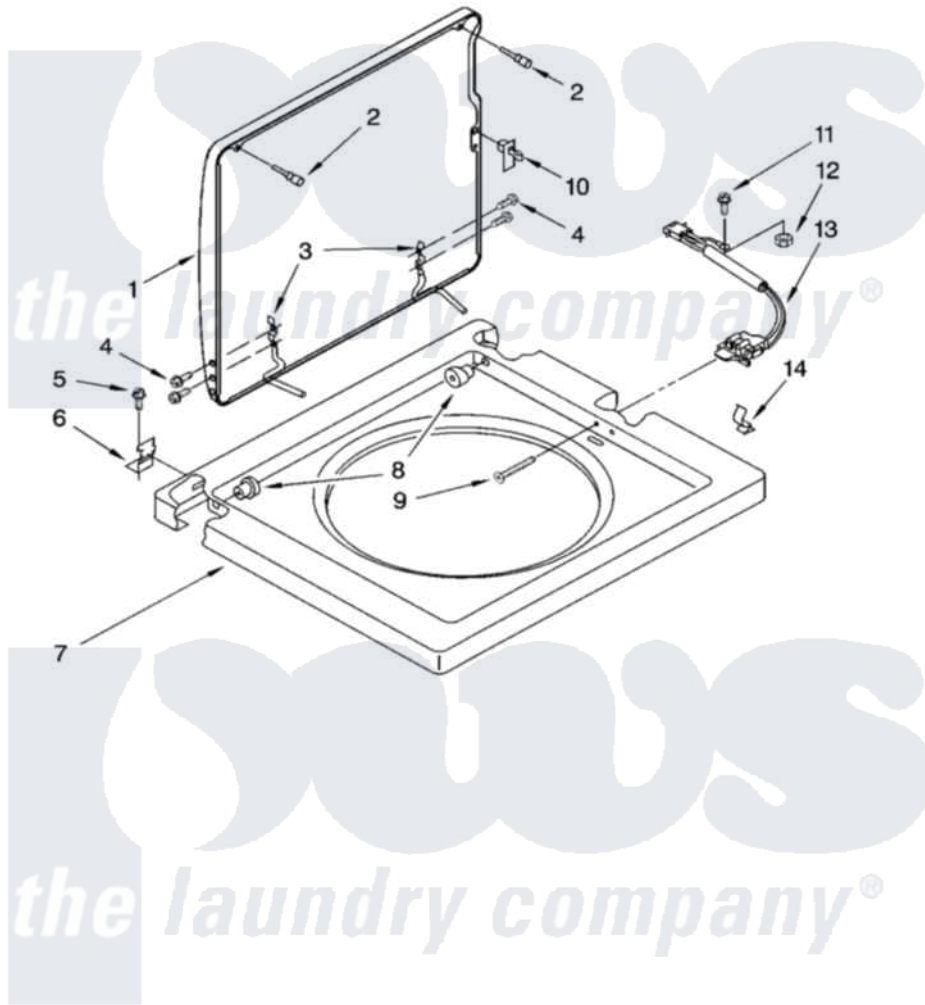

Whirlpool LTE5243DT5 06 - WASHER TOP AND LID PARTS

WASHER TOP AND LID PARTS

For Models: LTE5243DQ5, LTE5243DT5
(Designer White) (Biscuit)

8

8180758

Whirlpool [Residential Whirlpool LTE5243DT5 Washer/Dryer Parts](#) Parts Diagram 06 - WASHER TOP AND LID PARTS
Click on the part number to view part

Item	Original Part Number	Replaced By	Status	Part Description
1	3398848			Lid
"	3398849			Lid
2	384475	80011		Bumper
3	91770			Hinge, Lid
4	3351355	W10119828		Screw, Lid Hinge Mounting
5	343641	681414		Screw, 10AB X 1/2
6	692985			Clip, Spring
7	384693			Top
"	3978593			Top
8	21258			Bearing, Lid Hinge
9	3356311			Screw And Washer, Lid Switch Shield
10	358684			Strike, Lid Switch
11	3400030	33001178		Back, Tumbler
12	8533959	680762		Nut
13	3355806			Switch, Lid
14	90016			Clip, Pressure Switch Hose