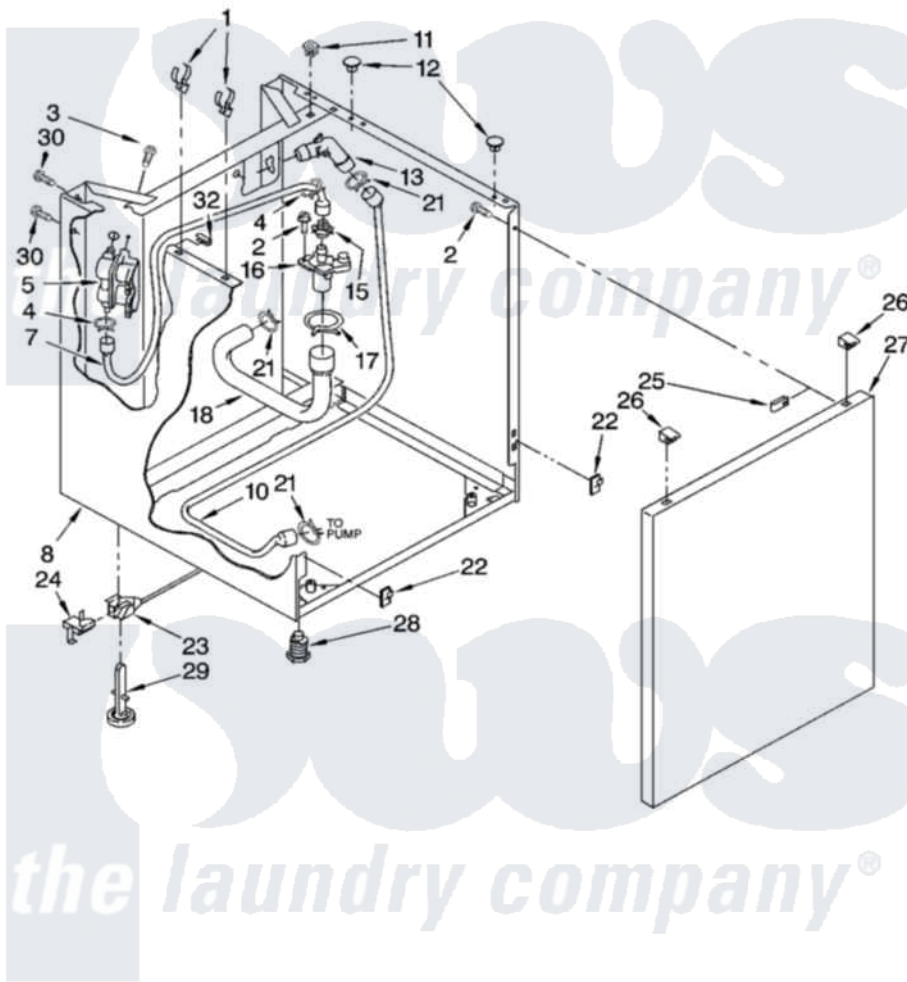

Whirlpool LTE5243DT5 07 - WASHER CABINET PARTS

WASHER CABINET PARTS

For Models: LTE5243DQ5, LTE5243DT5
(Designer White) (Biscuit)

8180758

9

Whirlpool [Residential Whirlpool LTE5243DT5 Washer/Dryer Parts](#) Parts Diagram 07 - WASHER CABINET PARTS
Click on the part number to view part

Item	Original Part Number	Replaced By	Status	Part Description
1	356746			Clip, Condenser
2	343641	681414		Screw, 10AB X 1/2
3	9740848			Screw, Mixing Valve Mounting
4	370451	596669		Clamp, Manifold
5	3952163	285805		Valve-Inlet
7	692699			Hose, Water Inlet
8	696013			Cabinet
"	3978594			Cabinet
10	696710			Hose, Drain
11	692400			Nut, Push-In
12	660975			Plug, Top To Cabinet
13	8557915			Connector, Hose
15	356471			Cap, Siphon Break
16	356363			Siphon Break
17	272861		Not Available	Clamp, Hose
18	696394			Hose, Water Inlet

21	660628	285655	Clamp, Hose
22	3394083		Clip, Front Panel
23	358652		Link, Leveling
24	359364		Clip, Leveling Mechanism
25	98234		Clip, U-Bend
26	345670		Lock, Top
27	692628		Panel, Front
"	3978596		Panel, Front
28	367594		Foot, Front
29	358594		Foot, Rear
30	3400000		Screw, 10-24 X 3/8
32	3390046		Protector, Edge