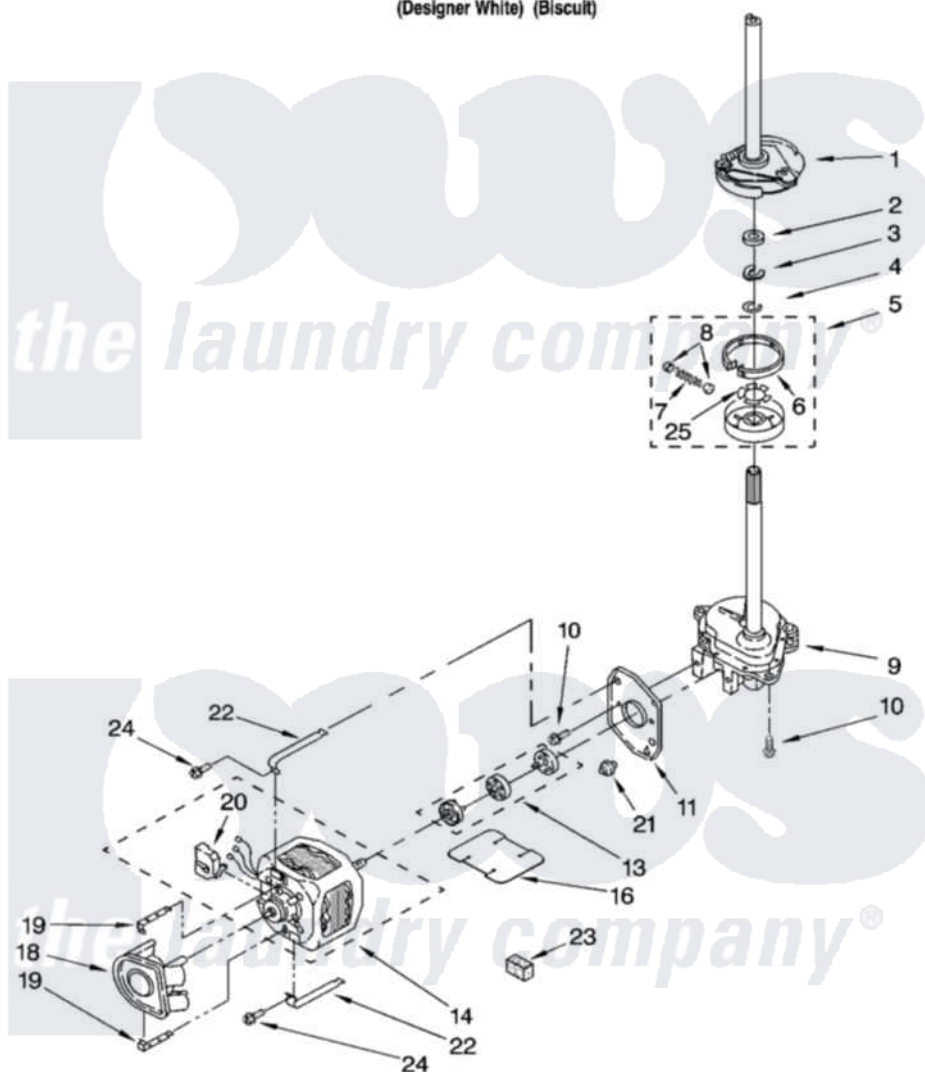

Whirlpool LTE5243DT5 08 - BRAKE, CLUTCH, GEARCASE, MOTOR AND PUMP PARTS

BRAKE, CLUTCH, GEARCASE, MOTOR AND PUMP PARTS

For Models: LTE5243DQ5, LTE5243DT5
(Designer White) (Biscuit)

8180758

11

Whirlpool [Residential Whirlpool LTE5243DT5 Washer/Dryer Parts](#) Parts Diagram 08 - BRAKE, CLUTCH, GEARCASE, MOTOR AND PUMP PARTS
Click on the part number to view part

Item	Original Part Number	Replaced By	Status	Part Description
1	387948	285792		Basketdrive
2	63292			Washer, Spin Tube Thrust
3	62697	W10080230		Ring, Spin Tube Support
4	63283	285353		Ring
5	3951312	285785		Clutch
6	3951308	285790		Lining
7	3946846	8559387		Spring And Damper Assembly
8	62646			Cap, Clutch Spring
9	3360630	3360629		Gearcase
10	3357334	3400516		Screw Anti-Rattle
11	62611			Plate, Motor Mount To Gearcase
13	3364003	285753A		Coupling
14	661600			Motor, Main Drive
16	3946532			Shield, Motor

18	3363394	Pump	
19	8546127	Retainer, Pump	
20	62850	8529896	Switch, Main Drive Motor
21	62691	Grommet, Motor	
22	3349637	W10086010	Retainer, Motor
23	3350013	Foam	
24	3387485	273556	Screw, 10-16 X 5/8
25	3355454	Clip, Main Drive	