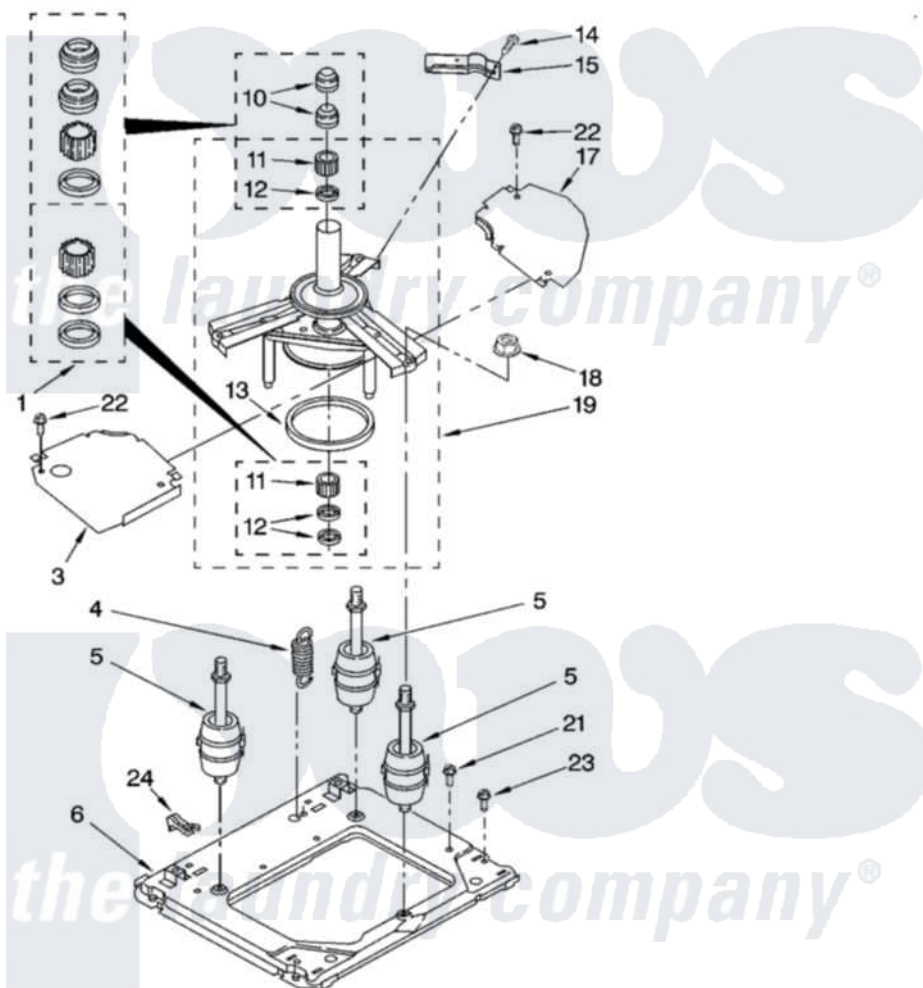

Whirlpool LTE5243DT5 09 - MACHINE BASE PARTS

MACHINE BASE PARTS

For Models: LTE5243DQ5, LTE5243DT5
(Designer White) (Biscuit)

12

8180758

Whirlpool [Residential Whirlpool LTE5243DT5 Washer/Dryer Parts](#) Parts Diagram 09 - MACHINE BASE PARTS

[Click on the part number to view part](#)

Item	Original Part Number	Replaced By	Status	Part Description
1	285203			Centerpost Bearing Kit
3	64137			Shield, Tub
4	388492	W10250667		Spring, Counterweight
5	3406201	W10207783		Spring
6	8577373			Base
10	356934	8577376		Seal, Centerpost
11	3347047	8546455		Bearing, Centerpost
12	357409	359449		Seal, Agitator Shaft
13	63134			Ring, Sound Deadening
14	343641	681414		Screw, 10AB X 1/2
15	63636			Bracket, Counterweight Spring
17	63637			Shield, Tub
18	3351021	279710		Nut
19	63740			Tub Support And Drum
21	3351614			Screw, Gearcase Cover Mounting
				Screw, 9A X 3/8 Hex Washer

22

[90767](#)

Screw, 0A X 3/8 HEX Washer
Head Tapping

23

[386011](#)

Screw And Washer

24

[696044](#)