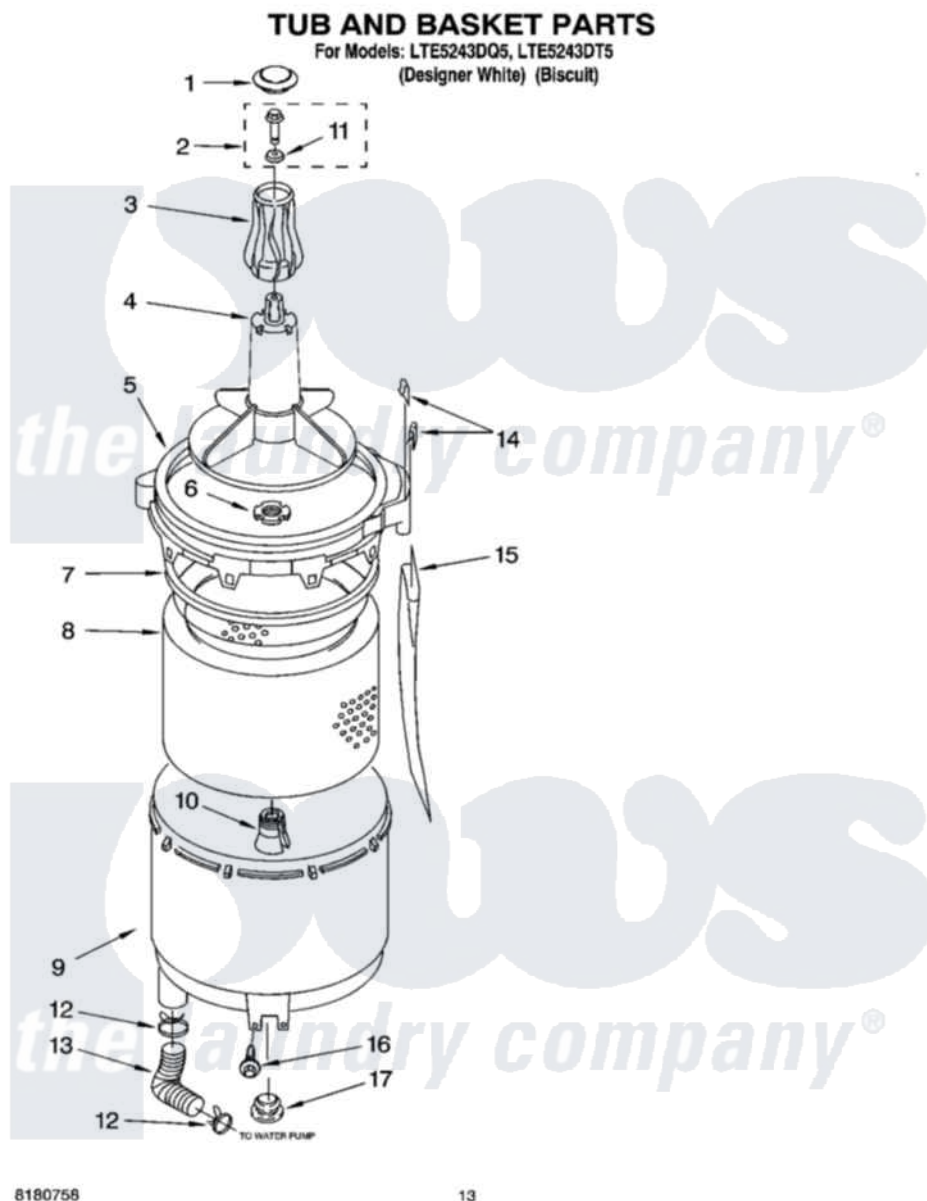

Whirlpool LTE5243DT5 10 - TUB AND BASKET PARTS

Whirlpool [Residential Whirlpool LTE5243DT5 Washer/Dryer Parts](#) Parts Diagram 10 - TUB AND BASKET PARTS
Click on the part number to view part

Item	Original Part Number	Replaced By	Status	Part Description
1	3355758			Cap, Agitator
2	358237			Screw And Washer
3	63840			Filter, Agitator
4	3349098			Agitator
5	64175			Tub Ring And Gasket
6	21366			Nut, Spanner
7	3359587			Gasket, Tub Ring
8	3351985			Basket
9	8066082			Tub
10	389140			Tub Block, Basket Drive
11	3949550			Washer
12	3363366	616099		Clamp
13	8066201	280120		Hose
14	352155			Clip, Retaining
15	356398			Tube, Drain Off
16	357640			Screw And Washer