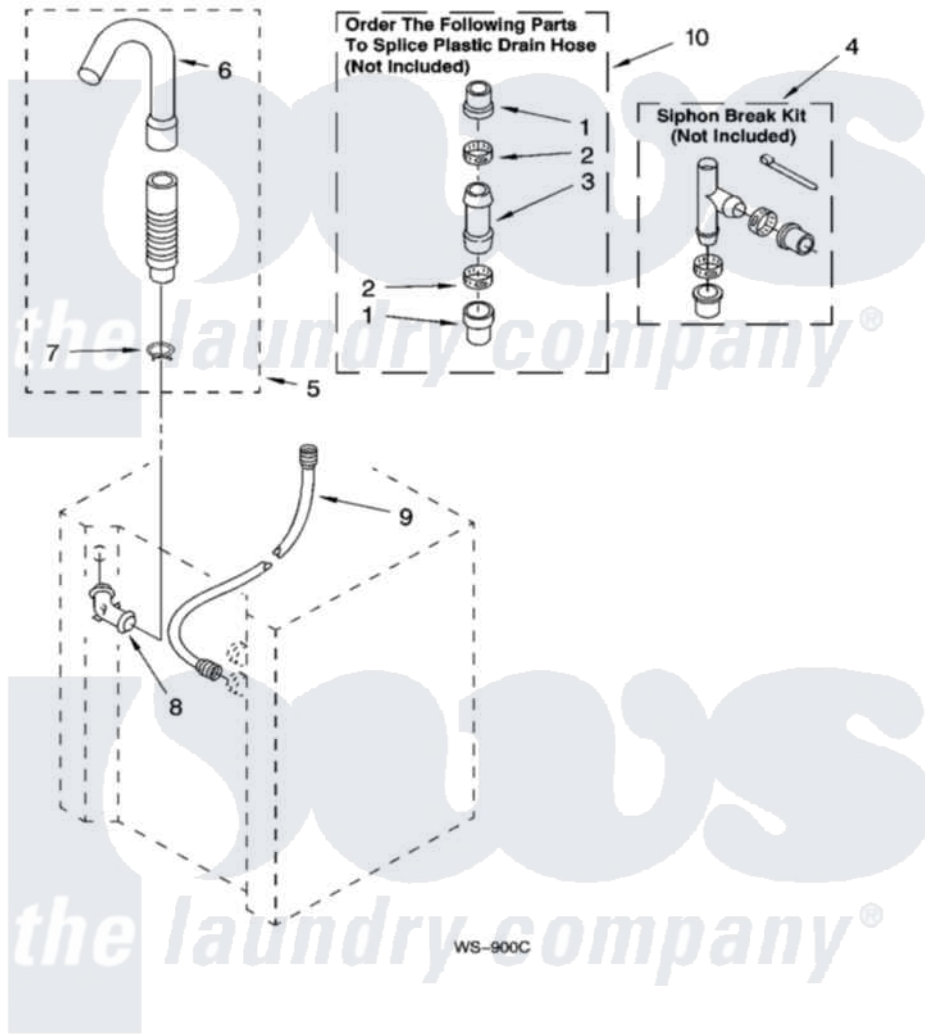

# Whirlpool LTE5243DT5 11 - WATER SYSTEM PARTS

## WATER SYSTEM PARTS

For Models: LTE5243DQ5, LTE5243DT5  
(Designer White) (Biscuit)

14

8180758

Whirlpool [Residential Whirlpool LTE5243DT5 Washer/Dryer Parts](#) Parts Diagram 11 - WATER SYSTEM PARTS  
Click on the part number to view part

| Item | Original Part Number    | Replaced By               | Status        | Part Description               |
|------|-------------------------|---------------------------|---------------|--------------------------------|
| 1    | <a href="#">285321</a>  |                           |               | Water System Parts             |
| 2    | 65349                   | <a href="#">285655</a>    |               | Clamp, Hose                    |
| 3    | <a href="#">16272</a>   |                           |               | Connector, Straight            |
| 4    | <a href="#">285320</a>  |                           |               | Water System Parts             |
| 5    | 661575                  | <a href="#">285664</a>    |               | Hose                           |
| "    | 8066182                 | <a href="#">W10108350</a> |               | Hose, Corrugated Plastic Drain |
| "    | 661577                  | <a href="#">285666</a>    |               | Hose                           |
| 6    | <a href="#">3357027</a> |                           |               | Nozzle, Hose Drain             |
| 7    | <a href="#">3357331</a> |                           |               | Clamp, Drain                   |
| 8    | 356739                  | <a href="#">8557915</a>   |               | Connector, Hose                |
| 9    | 3354858                 | <a href="#">89503</a>     |               | Hose-Inlet                     |
| 10   | <a href="#">285442</a>  |                           |               | Water System Parts             |
| "    | BLANK                   |                           | Not Available | WS-900C                        |