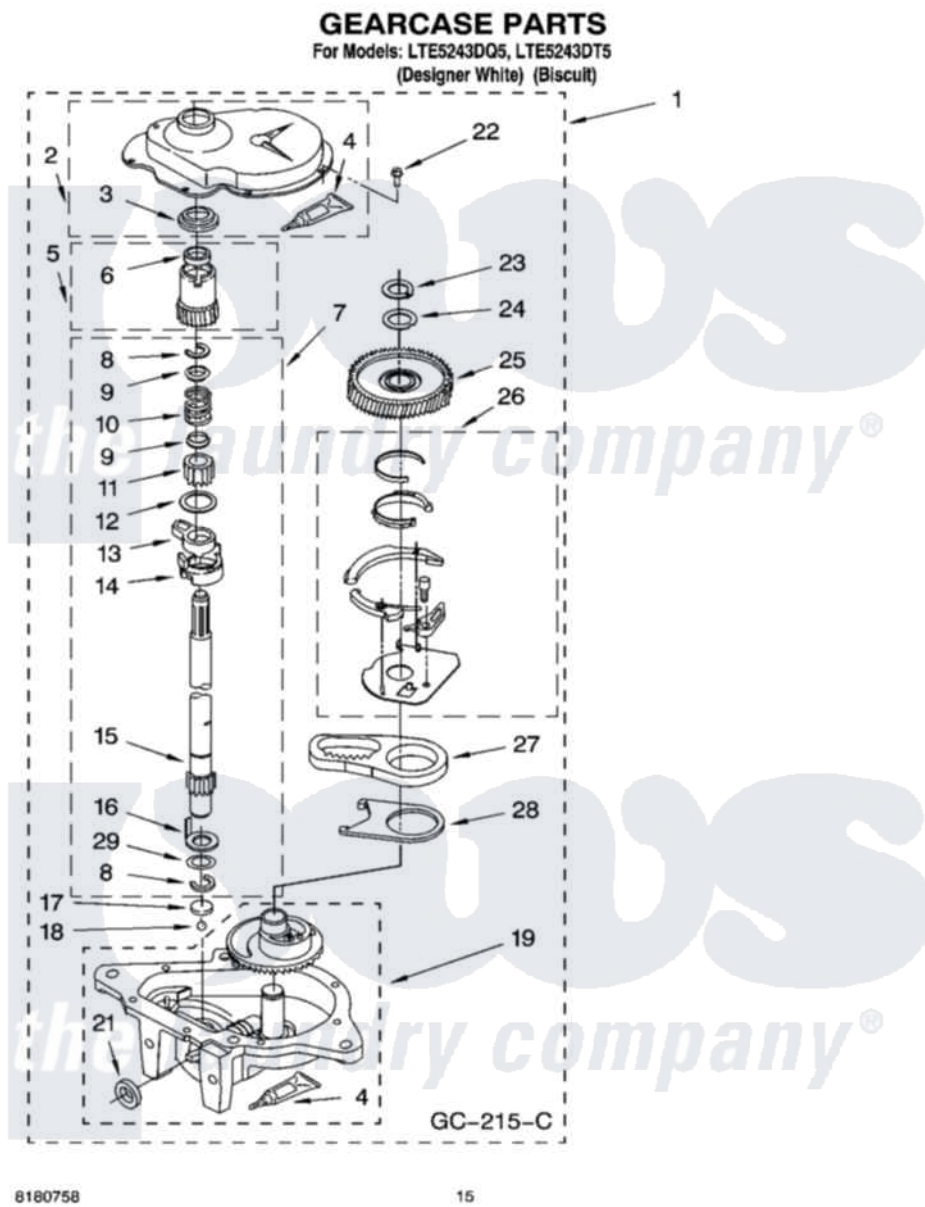

# Whirlpool LTE5243DT5 12 - GEARCASE PARTS

Whirlpool Residential Whirlpool LTE5243DT5 Washer/Dryer Parts Parts Diagram 12 - GEARCASE PARTS  
Click on the part number to view part

Item	Original Part Number	Replaced By	Status	Part Description
1	3360630	<a href="#">3360629</a>		Gearcase
2	<a href="#">285202</a>			Cover, Gearcase
3	<a href="#">3349985</a>			Seal, Gearcase Cover
4	<a href="#">285195</a>			Sealer Sealer, Gasket
5	63320	<a href="#">285362</a>		Gear and Pinion
6	<a href="#">356427</a>			Seal, Spin Pinion
7	<a href="#">389387</a>			Shaft, Agitator
8	90369		Not Available	Ring, Retaining (2)
9	<a href="#">62677</a>			Retainer, Spring
10	<a href="#">62676</a>			Spring, Agitator
11	63273	<a href="#">285509</a>		Shaft, Agitator
12	<a href="#">62619</a>			Washer, Agitator Gear
13	62580	<a href="#">285206</a>		Cam-Agitator
14	62581	<a href="#">285206</a>		Cam-Agitator
15	<a href="#">285509</a>			Shaft, Agitator
16	<a href="#">62618</a>			Washer, Cam Thrust

17	16018	<a href="#">285205</a>	Bearing
18	85529	<a href="#">285205</a>	Bearing
19	389230	<a href="#">285515</a>	Gearcase
21	<a href="#">285352</a>		Seal Kit, Thrust Plug
22	<a href="#">3351614</a>		Screw, Gearcase Cover Mounting
23	3362552	<a href="#">285765</a>	Ring-Retr
24	285735	<a href="#">285766</a>	Washer Kit, Thrust
25	62570	<a href="#">285362</a>	Gear and Pinon
26	388253	<a href="#">999516</a>	Shelf-Glas
27	3349296	<a href="#">8546456</a>	Rack, Connecting
28	<a href="#">62621</a>		Actuator, Shift
29	<a href="#">388815</a>		Washer, Intermediate 1 3976263 Miscellaneous Parts Bag 2 3976300 Washer, Inlet Hose 3 3366913 Clamp, Hose