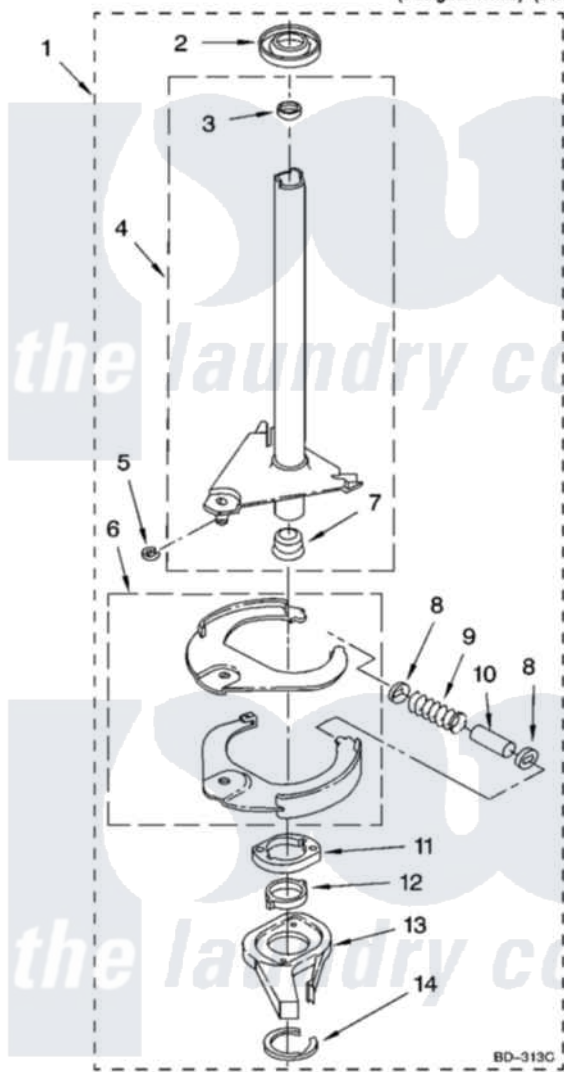

Whirlpool LTE5243DT5 13 - BRAKE AND DRIVE TUBE PARTS

BRAKE AND DRIVE TUBE PARTS

For Models: LTE5243DQ5, LTE5243DT5
(Designer White) (Biscuit)

16

8180758

Whirlpool [Residential Whirlpool LTE5243DT5 Washer/Dryer Parts](#) Parts Diagram 13 - BRAKE AND DRIVE TUBE PARTS

[Click on the part number to view part](#)

Item	Original Part Number	Replaced By	Status	Part Description
1	387948	285792		Basketdrive
2	62658			Ring, Thrust
3	356427			Seal, Spin Pinion
4	64027	64208		Tube-Spin
5	64035	W10083190		Ring, Retaining
6	64232	285438		Shoe-Brake
7	62703	8546462		"T" Bearing, Spin Tube
8	3353956	285658		Sleeve
9	63748			Spring, Brake
10	3355360	285658		Sleeve
11	661516	8546461		Cam, Brake Release
12	63022			Sleeve, Cam
13	64194	285790		Lining
14	90368	W10083200		Ring, Retaining
"	BLANK		Not Available	Following Parts Not Illustrated
"	285208			Lubricant