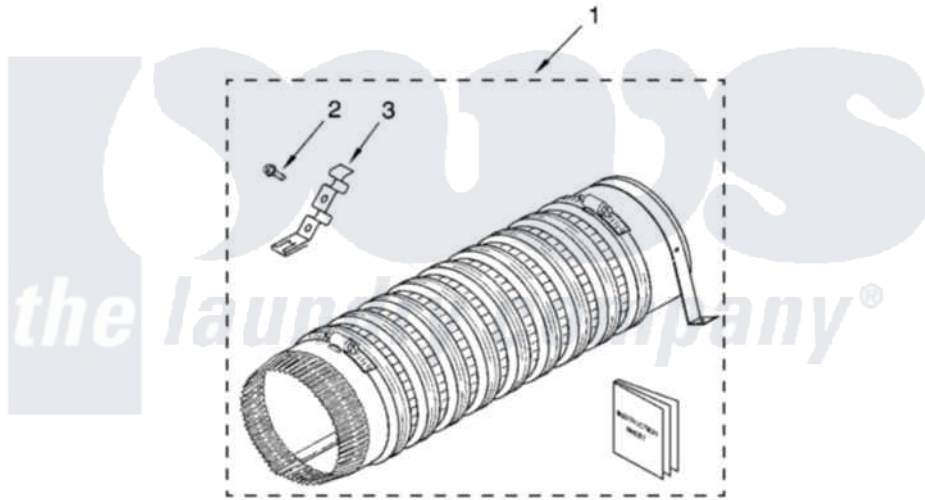

Whirlpool LTE5243DT5 14 - PRODUCT ACCESSORY PARTS

PRODUCT ACCESSORY PARTS

For Models: LTE5243DQ5, LTE5243DT5
(Designer White) (Biscuit)

8180758

17

Whirlpool [Residential Whirlpool LTE5243DT5 Washer/Dryer Parts](#) Parts Diagram 14 - PRODUCT ACCESSORY PARTS

[Click on the part number to view part](#)

Item	Original Part Number	Replaced By	Status	Part Description
1	279823			Side Exhaust Extension Kit
2	488729			Screw
3	3395536			Clip