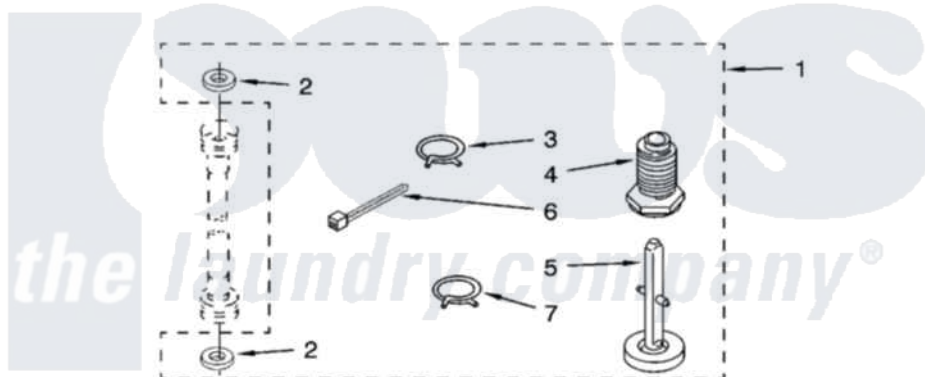

**Whirlpool LTE5243DT5 15 - MISCELLANEOUS PARTS, OPTIONAL PARTS
(NOT INCLUDED)**

MISCELLANEOUS PARTS

For Models: LTE5243DQ5, LTE5243DT5
(Designer White) (Biscuit)

Whirlpool [Residential Whirlpool LTE5243DT5 Washer/Dryer Parts](#) Parts Diagram 15 - MISCELLANEOUS PARTS,
OPTIONAL PARTS (NOT INCLUDED).
Click on the part number to view part

Item	Original Part Number	Replaced By	Status	Part Description
1	3359934	W10112403		Miscellaneous Parts Bag
2	16123			Washer Inlet-Hose Miscellaneous Parts Must be Ordered Separately.
3	370445	285655		Clamp, Hose
4	367594			Foot, Front
5	358594			Foot, Rear
6	3347869	W10339879		Tie, Cable
7	3357331			Clamp, Drain
	72017			Paint, Touch-Up
"	4392899			Paint, Touch-Up
"	350938			Paint, Pressurized Spray B
"	350930			Paint, Pressurized Spray B
"	4392901			Paint, Pressurized Spray
"	799344			Paint, Touch-Up)