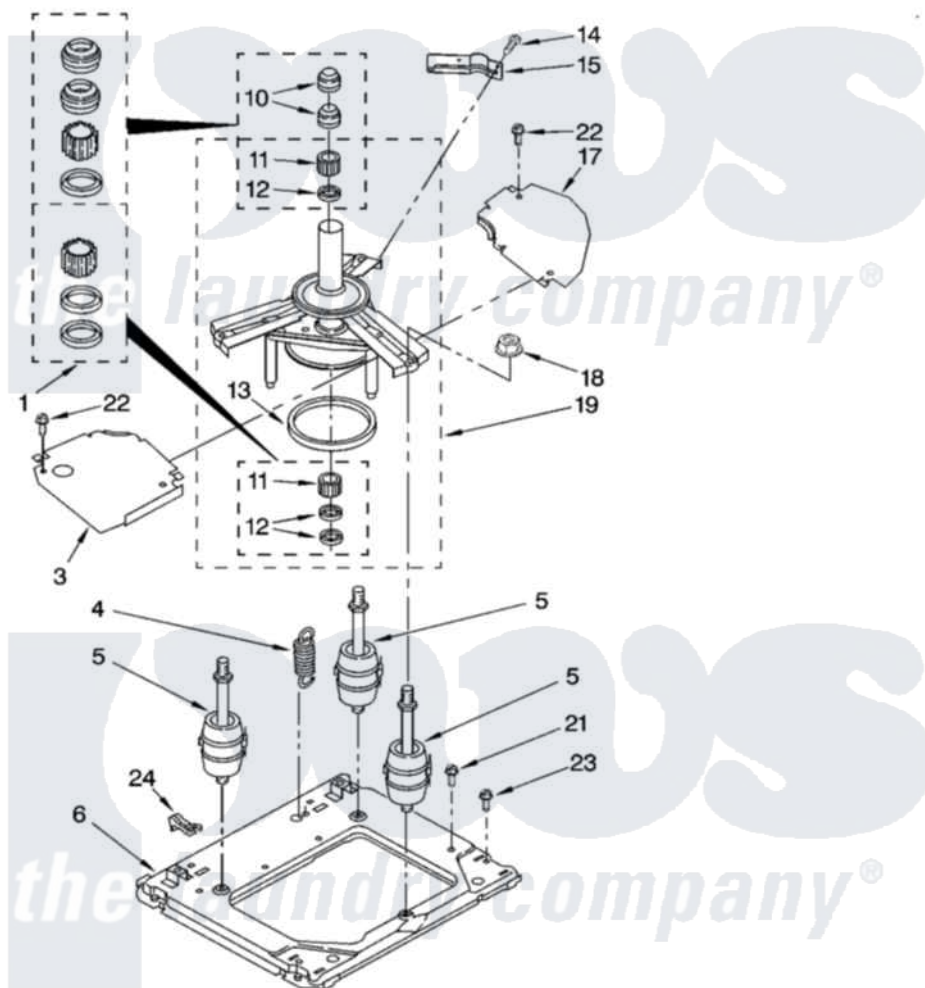

Whirlpool LTE5243DT6 09 - MACHINE BASE PARTS

MACHINE BASE PARTS

For Models: LTE5243DQ6, LTE5243DT6

(Designer White) (Biscuit)

12

8160929

Whirlpool [Residential Whirlpool LTE5243DT6 Washer/Dryer Parts](#) Parts Diagram 09 - MACHINE BASE PARTS

[Click on the part number to view part](#)

| Item | Original Part Number | Replaced By | Status | Part Description |
|------|-------------------------|---------------------------|--------|--------------------------------|
| 1 | 285203 | | | Centerpost Bearing Kit |
| 3 | 64137 | | | Shield, Tub |
| 4 | 388492 | W10250667 | | Spring, Counterweight |
| 5 | 3406201 | W10207783 | | Spring |
| 6 | 8577373 | | | Base |
| 10 | 356934 | 8577376 | | Seal, Centerpost |
| 11 | 3347047 | 8546455 | | Bearing, Centerpost |
| 12 | 357409 | 359449 | | Seal, Agitator Shaft |
| 13 | 63134 | | | Ring, Sound Deadening |
| 14 | 343641 | 681414 | | Screw, 10AB X 1/2 |
| 15 | 63636 | | | Bracket, Counterweight Spring |
| 17 | 63637 | | | Shield, Tub |
| 18 | 3351021 | 279710 | | Nut |
| 19 | 63740 | | | Tub Support And Drum |
| 21 | 3351614 | | | Screw, Gearcase Cover Mounting |
| | | | | Screw, 9A X 3/8 Hex Washer |

22

[90767](#)

Screw, OA X 3/8 HEX Washer
Head Tapping

23

[386011](#)

Screw And Washer

24

[696044](#)