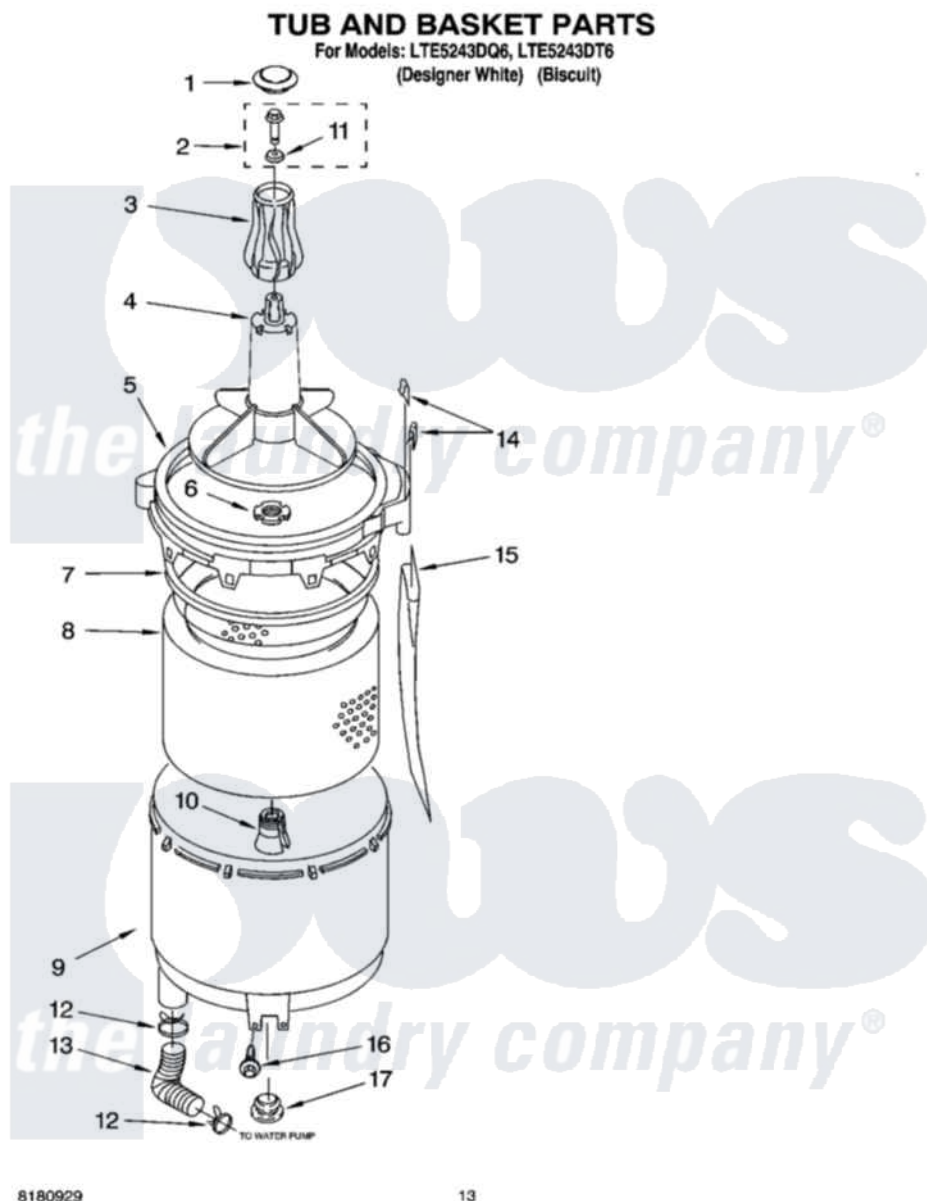

Whirlpool LTE5243DT6 10 - TUB AND BASKET PARTS

Whirlpool Residential Whirlpool LTE5243DT6 Washer/Dryer Parts Parts Diagram 10 - TUB AND BASKET PARTS
Click on the part number to view part

Item	Original Part Number	Replaced By	Status	Part Description
1	3355758			Cap, Agitator
2	358237			Screw And Washer
3	63840			Filter, Agitator
4	3349098			Agitator
5	64175			Tub Ring And Gasket
6	21366			Nut, Spanner
7	3359587			Gasket, Tub Ring
8	3351985			Basket
9	8066082			Tub
10	389140			Tub Block, Basket Drive
11	3949550			Washer
12	3363366	616099		Clamp
13	8066201	280120		Hose
14	352155			Clip, Retaining
15	356398			Tube, Drain Off
16	357640			Screw And Washer