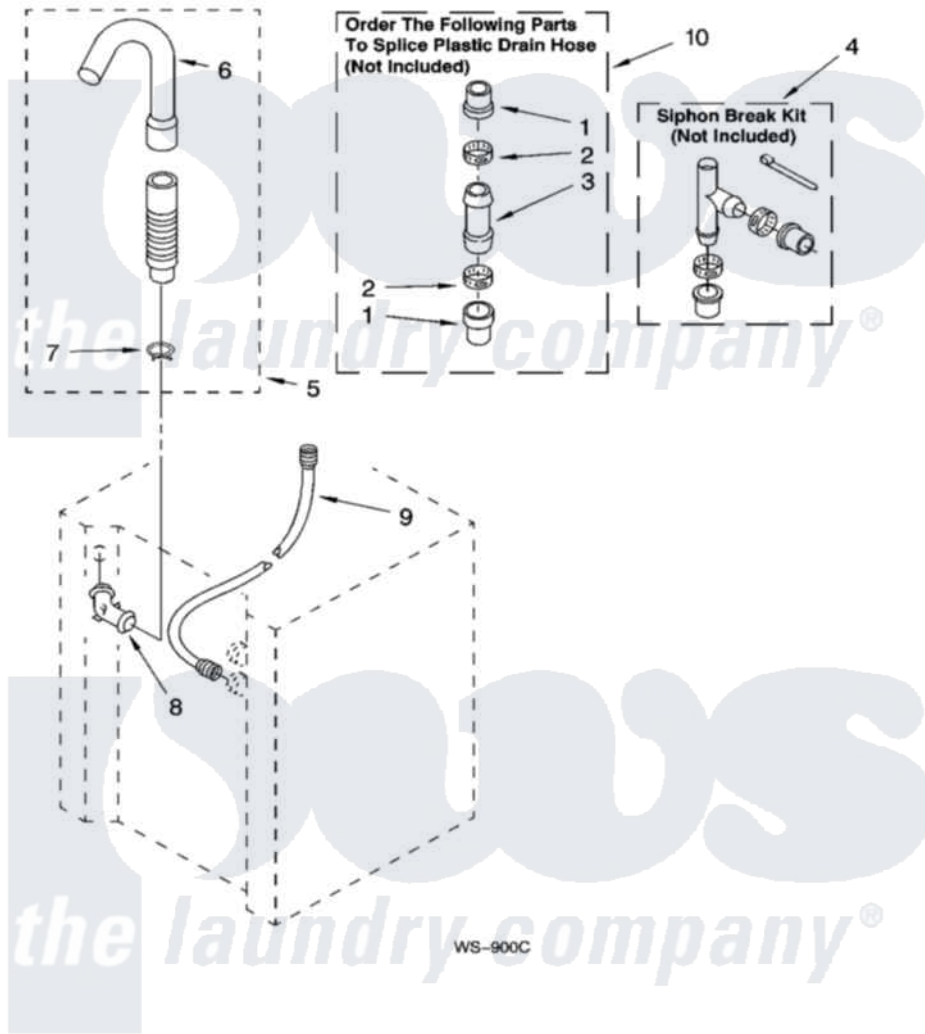

Whirlpool LTE5243DT6 11 - WATER SYSTEM PARTS

WATER SYSTEM PARTS

For Models: LTE5243DQ6, LTE5243DT6
(Designer White) (Biscuit)

14

8180929

Whirlpool Residential Whirlpool LTE5243DT6 Washer/Dryer Parts Parts Diagram 11 - WATER SYSTEM PARTS
Click on the part number to view part

Item	Original Part Number	Replaced By	Status	Part Description
1	285321			Water System Parts
2	65349	285655		Clamp, Hose
3	16272			Connector, Straight
4	285320			Water System Parts
5	661575	285664		Hose
"	8066182	W10108350		Hose, Corrugated Plastic Drain
"	661577	285666		Hose
6	3357027			Nozzle, Hose Drain
7	3357331			Clamp, Drain
8	356739	8557915		Connector, Hose
9	3354858	89503		Hose-Inlet
10	285442			Water System Parts
"	BLANK		Not Available	WS-900C