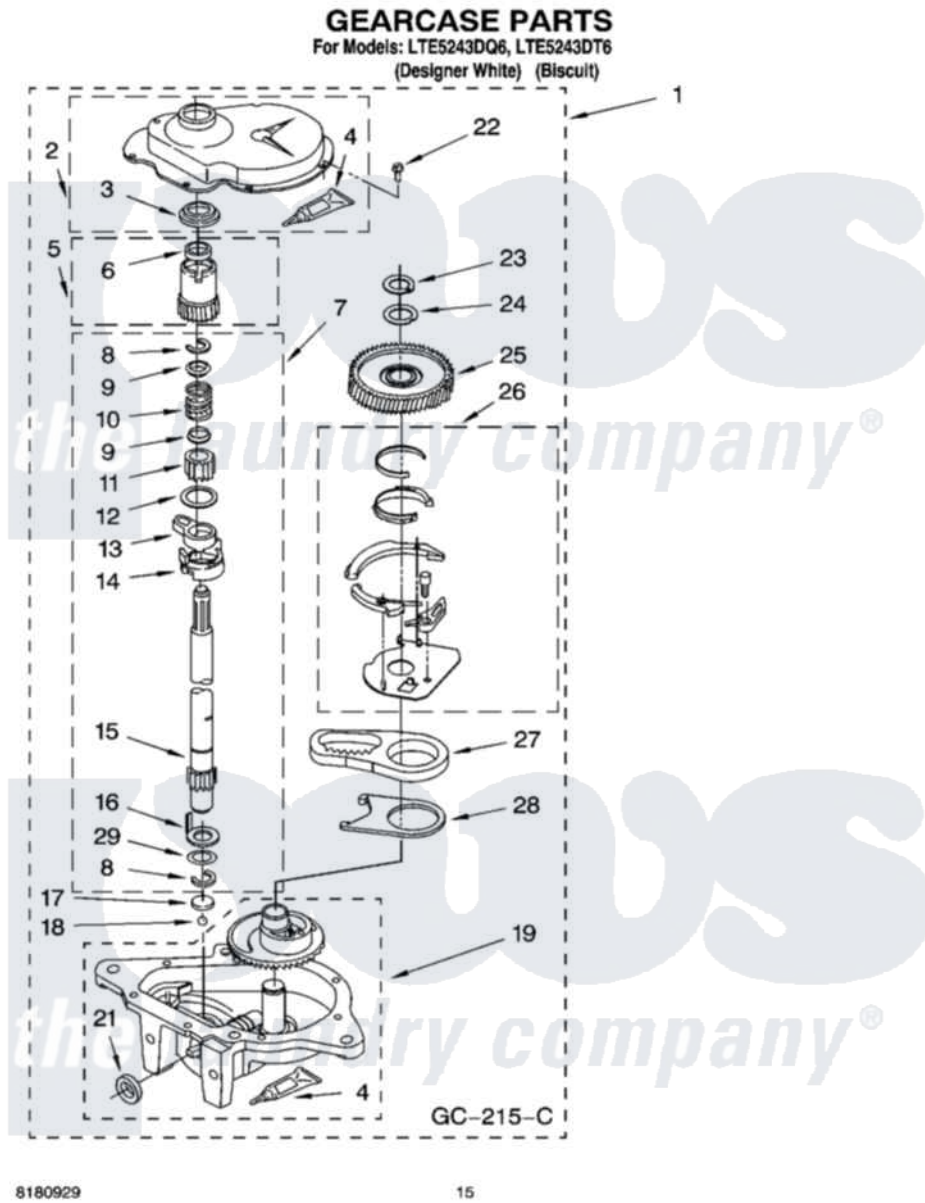

Whirlpool LTE5243DT6 12 - GEARCASE PARTS

Whirlpool Residential Whirlpool LTE5243DT6 Washer/Dryer Parts Parts Diagram 12 - GEARCASE PARTS
Click on the part number to view part

Item	Original Part Number	Replaced By	Status	Part Description
1	3360630	3360629		Gearcase
2	285202			Cover, Gearcase
3	3349985			Seal, Gearcase Cover
4	285195			Sealer Sealer, Gasket
5	63320	285362		Gear and Pinon
6	356427			Seal, Spin Pinion
7	389387			Shaft, Agitator
8	90369		Not Available	Ring, Retaining (2)
9	62677			Retainer, Spring
10	62676			Spring, Agitator
11	63273	285509		Shaft, Agitator
12	62619			Washer, Agitator Gear
13	62580	285206		Cam-Agitator
14	62581	285206		Cam-Agitator
15	285509			Shaft, Agitator
16	62618			Washer, Cam Thrust

17	16018	285205	Bearing
18	85529	285205	Bearing
19	389230	285515	Gearcase
21	285352		Seal Kit, Thrust Plug
22	3351614		Screw, Gearcase Cover Mounting
23	3362552	285765	Ring-Retr
24	285735	285766	Washer Kit, Thrust
25	62570	285362	Gear and Pinon
26	388253	999516	Shelf-Glas
27	3349296	8546456	Rack, Connecting
28	62621		Actuator, Shift
29	388815		Washer, Intermediate 1 3976263 Miscellaneous Parts Bag 2 3976300 Washer, Inlet Hose 3 3366913 Clamp, Hose