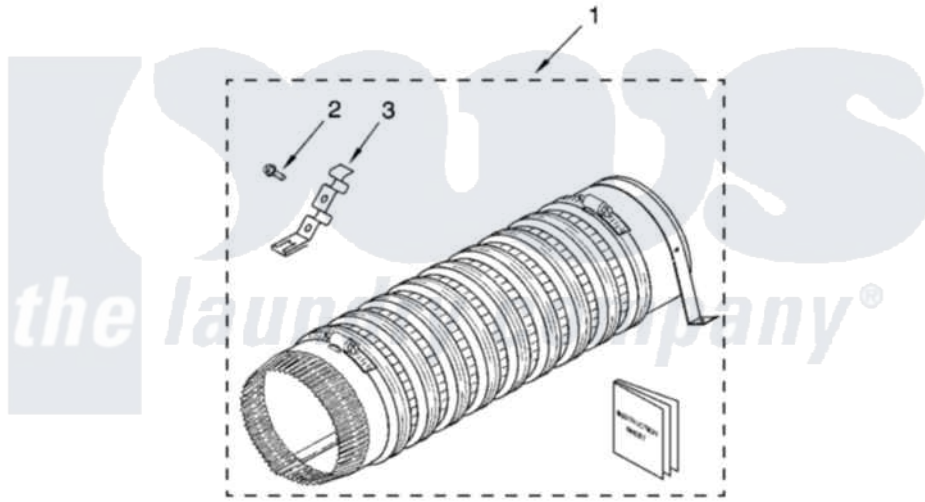

PRODUCT ACCESSORY PARTS

For Models: LTE5243DQ6, LTE5243DT6
(Designer White) (Biscuit)

8180929

17

Whirlpool [Residential Whirlpool LTE5243DT6 Washer/Dryer Parts](#) Parts Diagram 14 - PRODUCT ACCESSORY PARTS

[Click on the part number to view part](#)

Item	Original Part Number	Replaced By	Status	Part Description
1	279823			Side Exhaust Extension Kit
2	488729			Screw
3	3395536			Clip

the laundry company