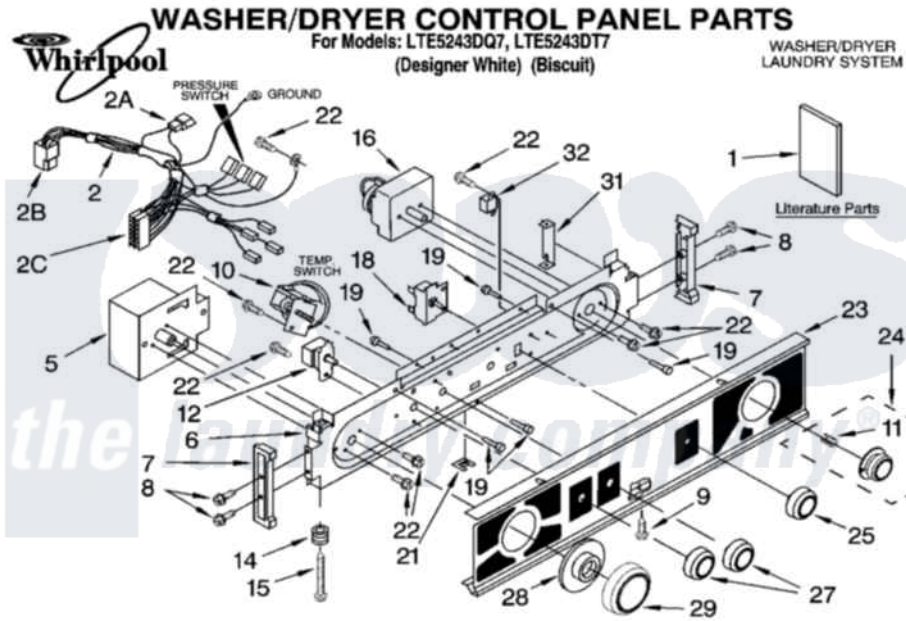

Whirlpool LTE5243DT7 01 - WASHER/DRYER CONTROL PANEL PARTS

10-06 Litho in U.S.A.(LT)

1

Part No. W10116534

Whirlpool [Residential Whirlpool LTE5243DT7 Washer/Dryer Parts](#) Parts Diagram 01 - WASHER/DRYER CONTROL PANEL PARTS

[Click on the part number to view part](#)

Item	Original Part Number	Replaced By	Status	Part Description
1	W10112506		Not Available	Installation Instructions
"	8578179		Not Available	Installation Instructions (English)
"	3954161		Not Available	Energy Guide
"	8542754		Not Available	Sheet, Cycle Feature
"	8576808		Not Available	Wiring Diagram
2	8577368			Harness, Console Wiring
"	3350130			Plug, Terminal
"	696073			Receptacle, Connector
"	3948614			Disconnect Block
5	3952499			Timer, Control
6	8528154			Bracket, Control
7	692993			End Cap, Console
"	3978584			End Cap, Console
8	348689			Screw, End Cap Mounting
9	694091			Trim, Side Right Hand

10	3362987		Switch, Water Level
11	688805		Clip, Spring Knob
12	8054142		Switch, Water Temperature
14	693151		Spring, Console Lock
15	3400860		Screw, Console Lock
16	3406720		Timer, Control
18	3977456		Switch, Push-To-Start
19	693152		Bumper, Console
21	694037		Clip, Console
22	8533971	90767	Screw, 8A X 3/8 HeX Washer Head Tapping
23	3977194		Panel, Control
"	3977195		Panel, Control
24	3957752		Knob, Timer
"	3957753		Knob, Timer
25	3957800		Knob, Push-To-Start
"	3957801		Knob, Push-To-Start
27	3957796		Knob, Control
"	3957797		Knob, Push-To-Start
28	3957841		Dial, Timer
"	3957842		Dial, Timer
29	3957821		Knob, Timer
"	3957822		Knob, Timer
31	692983		Lock, Console
32	694419		Mini-Buzzer