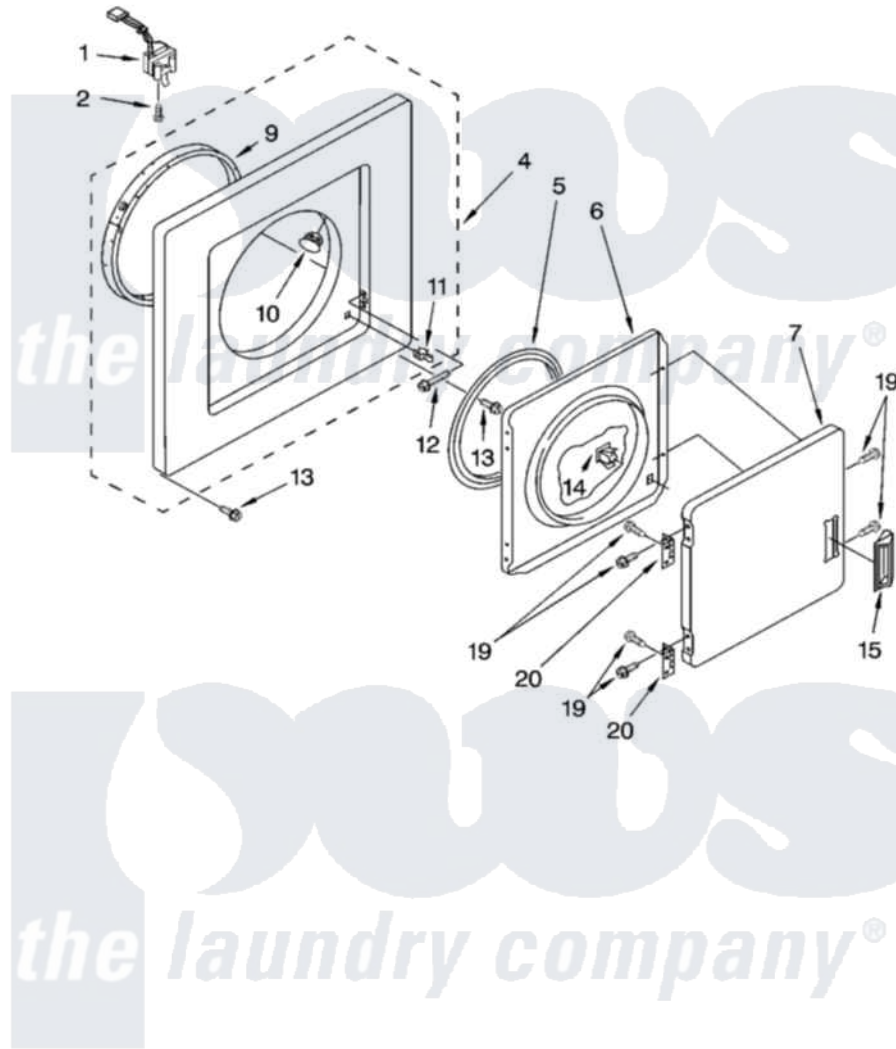

# Whirlpool LTE5243DT7 02 - DRYER FRONT PANEL AND DOOR PARTS

## DRYER FRONT PANEL AND DOOR PARTS

For Models: LTE5243DQ7, LTE5243DT7  
(Designer White) (Biscuit)

Whirlpool [Residential Whirlpool LTE5243DT7 Washer/Dryer Parts](#) Parts Diagram 02 - DRYER FRONT PANEL AND DOOR PARTS

[Click on the part number to view part](#)

Item	Original Part Number	Replaced By	Status	Part Description
1	<a href="#">3406108</a>			Door Switch
2	697773	<a href="#">3395530</a>		Screw
4	692619	<a href="#">285314</a>		Panel
"	3978587	<a href="#">285836</a>		Panel
5	<a href="#">3390734</a>			Seal, Door
6	695656	<a href="#">280077</a>		Door
7	<a href="#">348205</a>			Door, Front
"	<a href="#">3978598</a>			Door, Front
9	8066123	<a href="#">279264</a>		Air Channel Box
10	685203	<a href="#">279220</a>		Clip
11	696144	<a href="#">279570</a>		Latch
12	3390663	<a href="#">681414</a>		Screw, 10AB X 1/2
13	343641	<a href="#">681414</a>		Screw, 10AB X 1/2
14	<a href="#">3389441</a>			Door Catch Assembly
15	<a href="#">686711</a>			Handle, Door
"	<a href="#">3978592</a>			Handle, Door