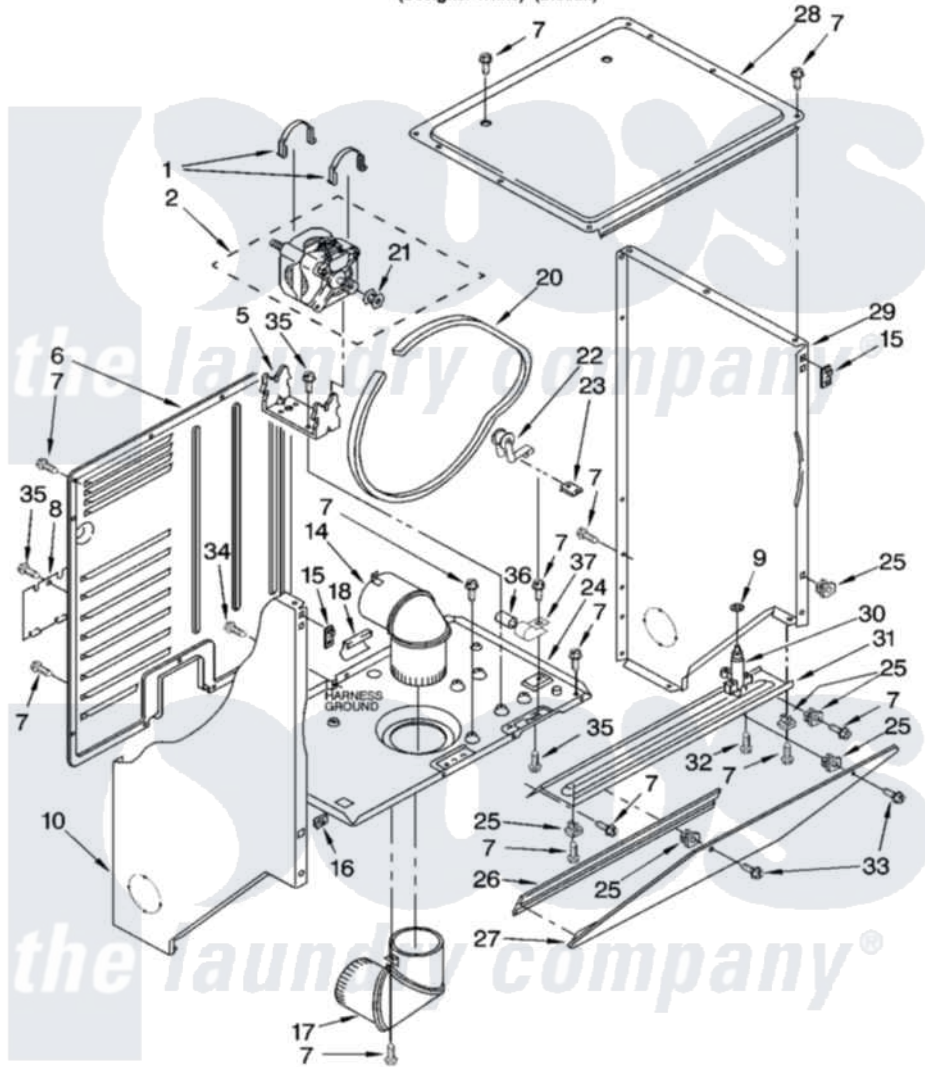

Whirlpool LTE5243DT7 03 - DRYER CABINET AND MOTOR PARTS

DRYER CABINET AND MOTOR PARTS

For Models: LTE5243DQ7, LTE5243DT7
(Designer White) (Biscuit)

W10116534

3

Whirlpool [Residential Whirlpool LTE5243DT7 Washer/Dryer Parts](#) Parts Diagram 03 - DRYER CABINET AND MOTOR PARTS

[Click on the part number to view part](#)

Item	Original Part Number	Replaced By	Status	Part Description
1	660658			Clamp, Motor Mounting 343481 685441
2	8538265	8539558		Motor-Drive
5	696541			Bracket, Motor
6	3390405	280069		Panel
7	343641	681414		Screw, 10AB X 1/2
8	3394228			Cover, Terminal Block
9	90296			Nut, Push On
10	3402293			Panel, Side
"	3978589			Panel, Side
14	3399602			Elbow, Upper
15	3394083			Clip, Front Panel
16	98234			Clip, U-Bend
17	3399603			Elbow, Lower
18	686770	686769		Protector, Support
20	8066064	3394652		Belt, Drive

21	8066051	Pulley, Motor
22	691366	Idler And Pulley Assembly
23	692771	Nut, Idler Bracket To Base
24	3399632	Base, Dryer
25	692400	Nut, Push-In
26	692926	Cove, Transition Panel
27	692933	Panel, Transition
"	3978591	Panel, Transition
28	692641	Top, Dryer
29	3402287	Panel, Side
"	3978590	Panel, Side
30	693145	Latch, Lid
31	692781	Closure, Control Area
"	3978599	Closure, Control Area
32	354975	Screw And Washer
33	693304	Screw And Washer
34	697776	4331106 Screw, No.10-32 X 7/16
35	3390631	Screw, 10-16 X 3/8
36	8572717	Capacitor, Motor Start
37	357030	Clamp, Capacitor