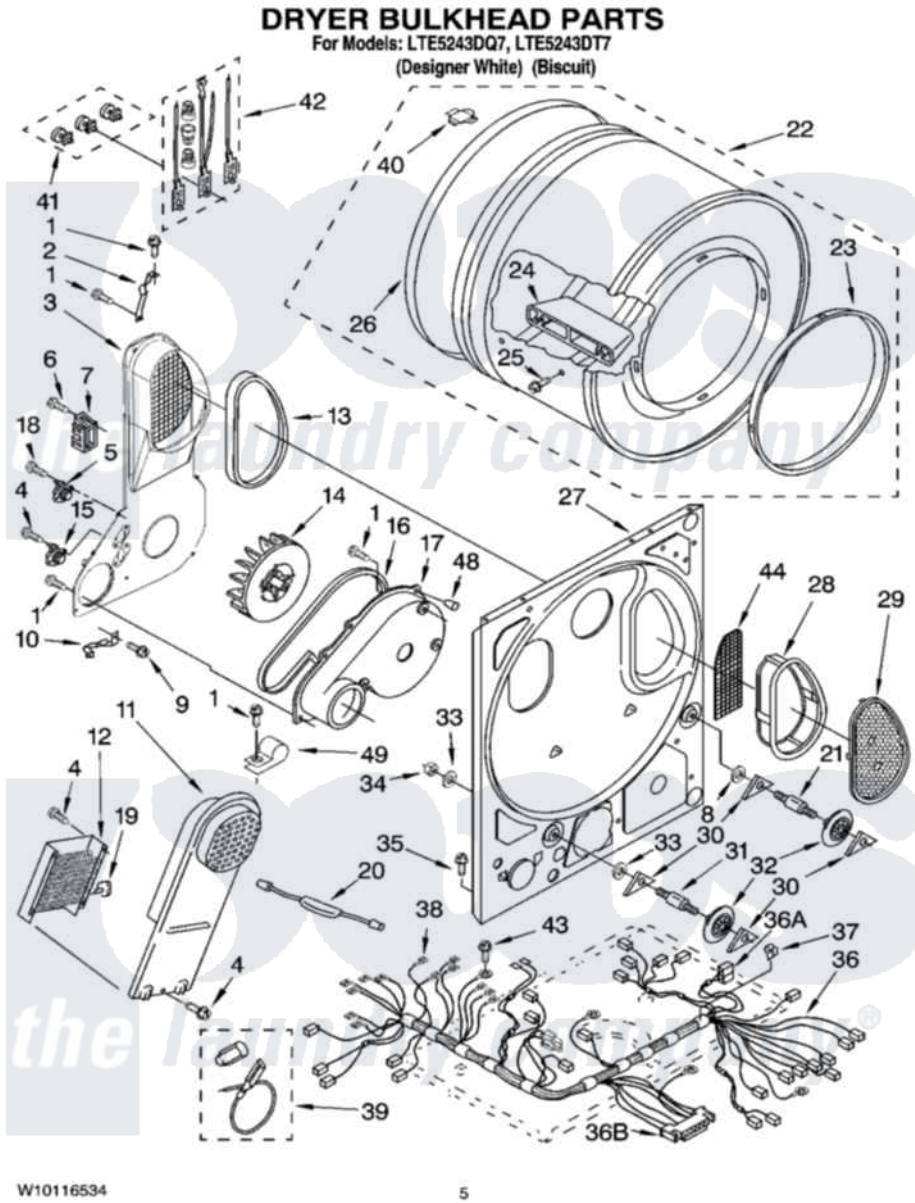

Whirlpool LTE5243DT7 04 - DRYER BULKHEAD PARTS

W10116534

5

Whirlpool [Residential Whirlpool LTE5243DT7 Washer/Dryer Parts](#) Parts Diagram 04 - DRYER BULKHEAD PARTS
 Click on the part number to view part

Item	Original Part Number	Replaced By	Status	Part Description
1	343641	681414		Screw, 10AB X 1/2
2	3395396	345396		Clip, Air Duct To Bulkhead
3	8566186			Air Duct And Bracket
4	90767			Screw, 8A X 3/8 HeX Washer Head Tapping
5	3398128			Thermostat, Internal Bias
6	3393008	308685		Side Trim)
7	3397659			Block, Terminal
8	3388703			Washer, Support
9	489463			Screw, 8-18 X 1/16
10	3398161			CLIP
11	3401380			Box, Heater
12	3403586	279843		Element
13	339956			Seal, Air Duct To Bulkhead
14	696426			Wheel, Blower
15	8578221			Thermal Limiter 195 F
16	8066094			Seal, Fan Scroll

17	696418		Fan Scroll
18	3390647	488729	Screw
19	3404154		Thermostat, Heater Box
20	3406652	279872	Resistor
21	3399507	W10359269	Shaft, Drum Roller Threads
22	695943	3391834	Drum
23	3394508		Ring, Bearing
24	685207		Baffle, Drum
25	W10109200		Screw, Baffle Mounting
26	345648	279735	Seal
27	695931	279848	Bulkhead
28	8531964		Lint Screen
29	8531967		Cover, Lint Screen Outlet
30	690997		Washer, Thrust
31	3399506	W10359270	Shaft, Drum Roller Threads
32	3397590	349241T	Support
33	348197		Washer, Support
34	3359452		Nut, Lock
35	3390631		Screw, 10-16 X 3/8
36	3406941	8576537	Harness, Main Dryer Wiring
"	717252		Receptacle, Terminal
"	3395683		Receptacle, Multi-Terminal
37	693141	Not Available	Clip, Wiring Harness (3)
38	94614		Terminal
39	279457		Wire Kit, Terminal
40	8066086		Plug, Drum Hole
41	279393		Terminal Block Screw Kit
42	279318		Terminal Tinned And Brass Panel
43	697776	4331106	Screw, No.10-32 X 7/16
44	348378		Screen, Back-Up
48	359702	W10491983	Tip-Tines
49	255563	488946	Clamp, Evaporator Tube