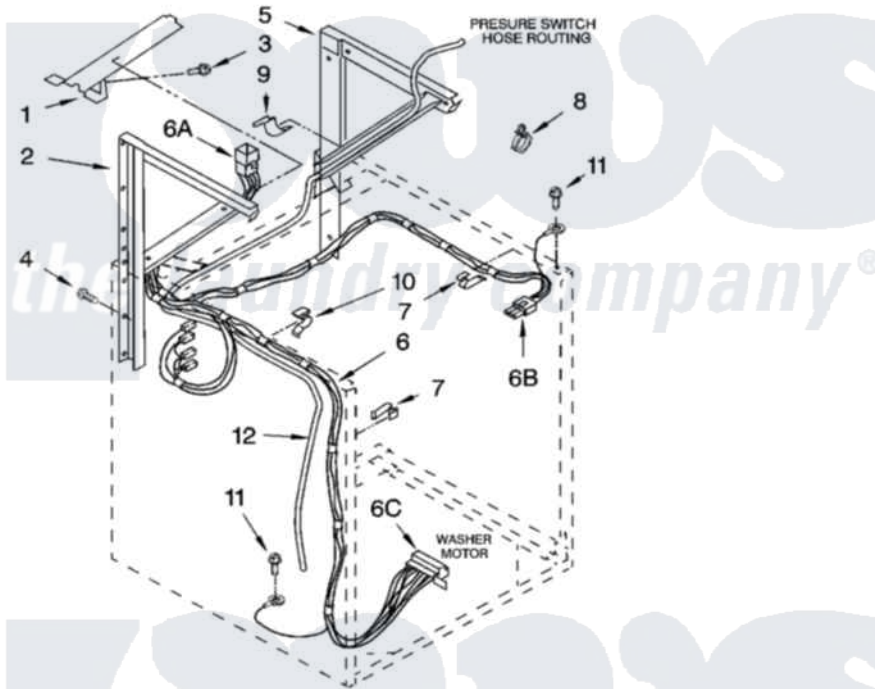

Whirlpool LTE5243DT7 05 - DRYER SUPPORT AND WASHER PARTS

DRYER SUPPORT AND WASHER PARTS

For Models: LTE5243DQ7, LTE5243DT7

(Designer White) (Biscuit)

W10116534

7

Whirlpool [Residential Whirlpool LTE5243DT7 Washer/Dryer Parts](#) Parts Diagram 05 - DRYER SUPPORT AND WASHER PARTS

[Click on the part number to view part](#)

Item	Original Part Number	Replaced By	Status	Part Description
1	694304			Cover, Channel
2	692647			Support, Dryer
3	343641	681414		Screw, 10AB X 1/2
4	3400000			Screw, 10-24 X 3/8
5	692646			Support, Dryer
6	3957867			Harness, Upper
"	696074		Not Available	Plug, Terminal (12-Way) (Connects With Automatic Console Harness)
"	62889			Receptacle, Terminal
"	62505			Block, Disconnect
7	3347812	8528351		Clip
8	3352501	8559320		Restraint, Hose
9	90016			Clip, Pressure Switch Hose
10	693141		Not Available	Clip, Wiring Harness (3)
11	3351614			Screw, Gearcase Cover Mounting