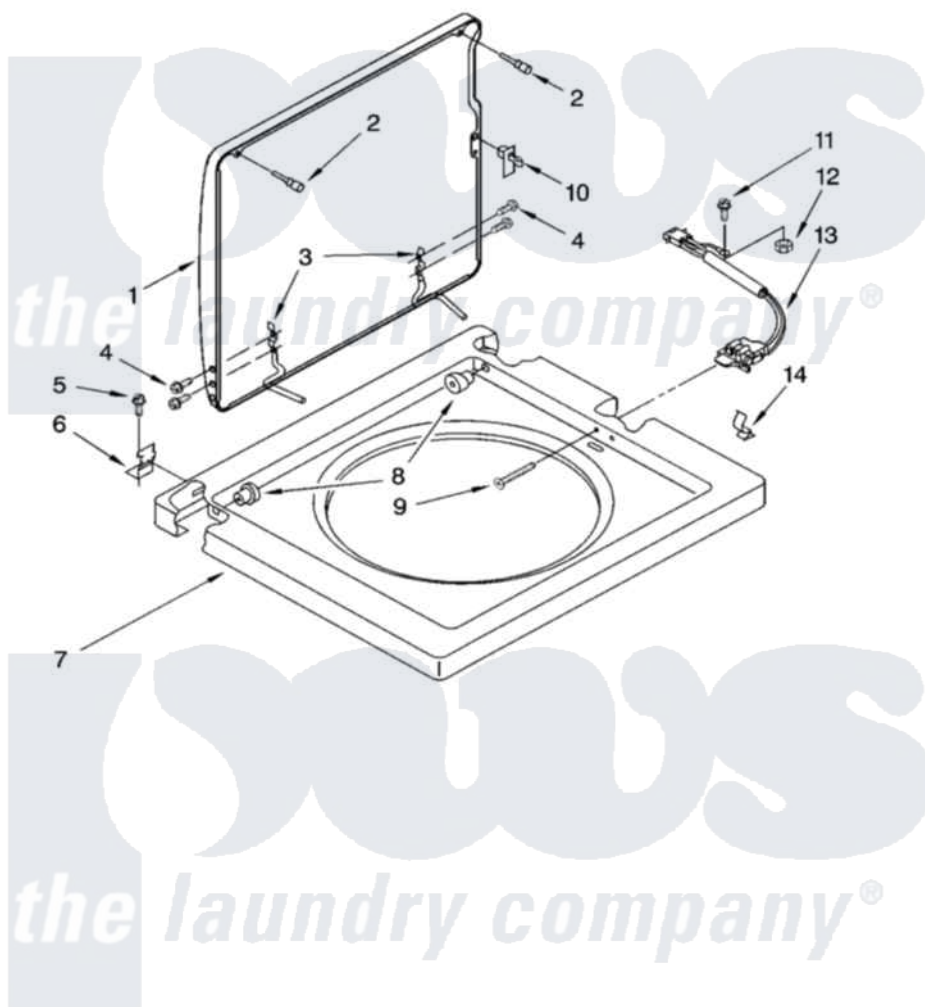

Whirlpool LTE5243DT7 06 - WASHER TOP AND LID PARTS

WASHER TOP AND LID PARTS

For Models: LTE5243DQ7, LTE5243DT7

(Designer White) (Biscuit)

8

W10116534

Whirlpool Residential Whirlpool LTE5243DT7 Washer/Dryer Parts Parts Diagram 06 - WASHER TOP AND LID PARTS

[Click on the part number to view part](#)

Item	Original Part Number	Replaced By	Status	Part Description
1	3398848			Lid
"	3398849			Lid
2	384475	80011		Bumper
3	91770			Hinge, Lid
4	3351355	W10119828		Screw, Lid Hinge Mounting
5	343641	681414		Screw, 10AB X 1/2
6	692985			Clip, Spring
7	384693			Top
"	3978593			Top
8	21258			Bearing, Lid Hinge
9	3356311			Screw And Washer, Lid Switch Shield
10	358684			Strike, Lid Switch
11	3400030	33001178		Back, Tumbler
12	8533959	680762		Nut
13	3355806			Switch, Lid
14	90016			Clip, Pressure Switch Hose