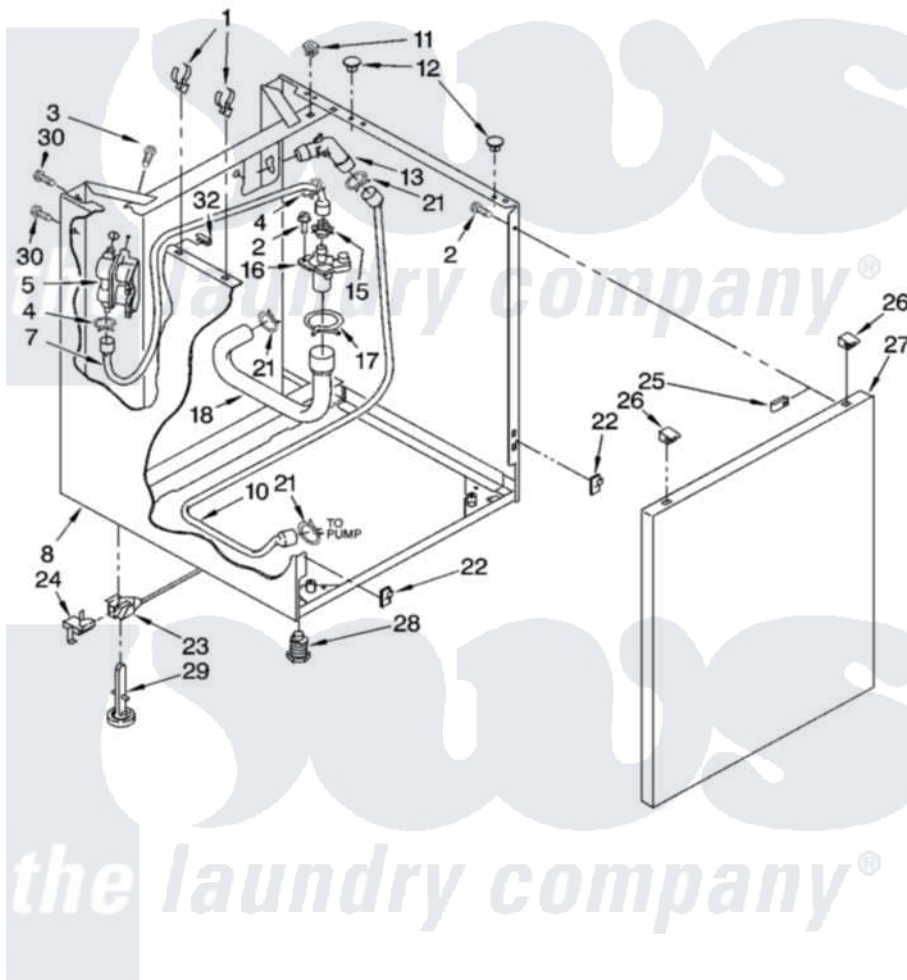

# Whirlpool LTE5243DT7 07 - WASHER CABINET PARTS

## WASHER CABINET PARTS

For Models: LTE5243DQ7, LTE5243DT7

(Designer White) (Biscuit)

W10116534

9

Whirlpool [Residential Whirlpool LTE5243DT7 Washer/Dryer Parts](#) Parts Diagram 07 - WASHER CABINET PARTS

[Click on the part number to view part](#)

Item	Original Part Number	Replaced By	Status	Part Description
1	<a href="#">356746</a>			Clip, Condenser
2	343641	<a href="#">681414</a>		Screw, 10AB X 1/2
3	<a href="#">9740848</a>			Screw, Mixing Valve Mounting
4	370451	<a href="#">596669</a>		Clamp, Manifold
5	3952163	<a href="#">285805</a>		Valve-Inlet
7	<a href="#">692699</a>			Hose, Water Inlet
8	<a href="#">696013</a>			Cabinet
"	<a href="#">3978594</a>			Cabinet
10	<a href="#">696710</a>			Hose, Drain
11	<a href="#">692400</a>			Nut, Push-In
12	<a href="#">660975</a>			Plug, Top To Cabinet
13	<a href="#">8557915</a>			Connector, Hose
15	<a href="#">356471</a>			Cap, Siphon Break
16	<a href="#">356363</a>			Siphon Break
17	272861		Not Available	Clamp, Hose
18	<a href="#">696394</a>			Hose, Water Inlet

21	660628	<a href="#">285655</a>	Clamp, Hose
22	<a href="#">3394083</a>		Clip, Front Panel
23	<a href="#">358652</a>		Link, Leveling
24	<a href="#">359364</a>		Clip, Leveling Mechanism
25	<a href="#">98234</a>		Clip, U-Bend
26	<a href="#">345670</a>		Lock, Top
27	<a href="#">692628</a>		Panel, Front
"	<a href="#">3978596</a>		Panel, Front
28	<a href="#">367594</a>		Foot, Front
29	<a href="#">358594</a>		Foot, Rear
30	<a href="#">3400000</a>		Screw, 10-24 X 3/8
32	<a href="#">3390046</a>		Protector, Edge