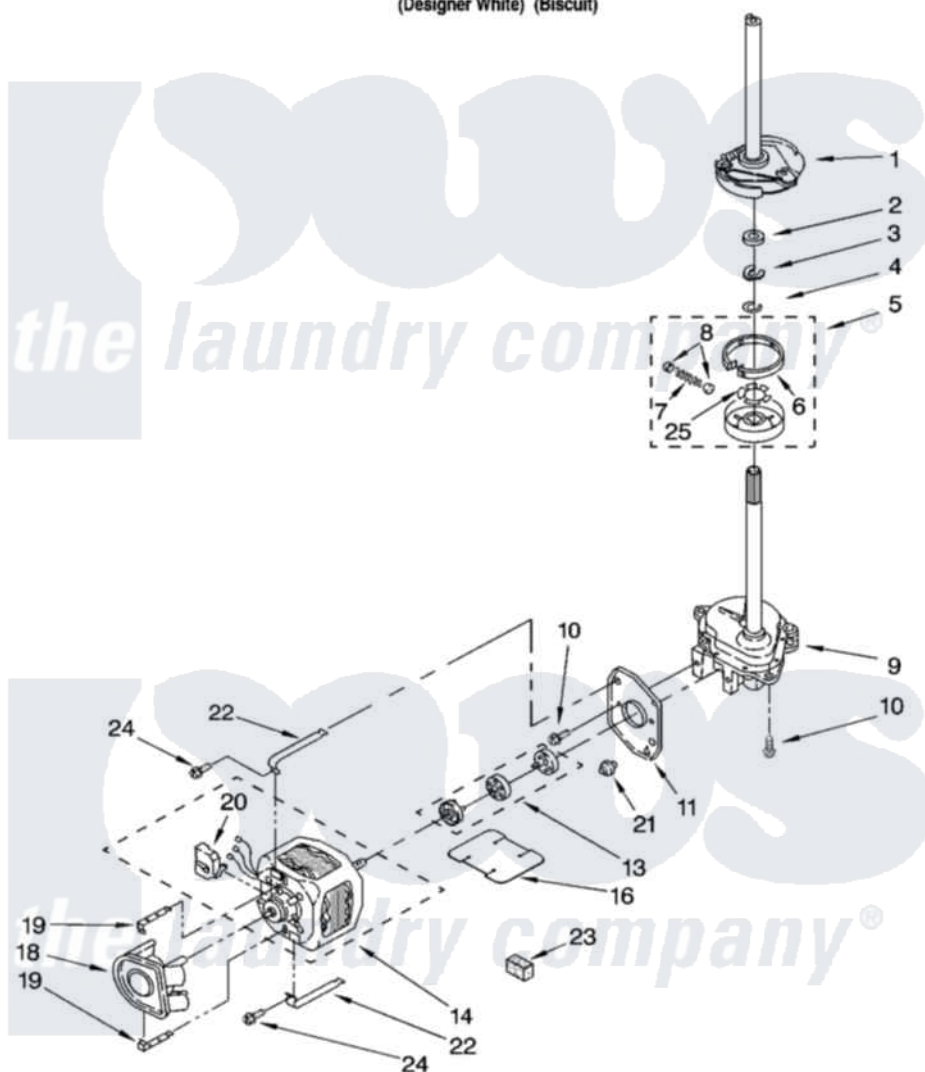

Whirlpool LTE5243DT7 08 - BRAKE, CLUTCH, GEARCASE, MOTOR AND PUMP PARTS

BRAKE, CLUTCH, GEARCASE, MOTOR AND PUMP PARTS

For Models: LTE5243DQ7, LTE5243DT7
(Designer White) (Biscuit)

W10116534

11

Whirlpool [Residential Whirlpool LTE5243DT7 Washer/Dryer Parts](#) Parts Diagram 08 - BRAKE, CLUTCH, GEARCASE, MOTOR AND PUMP PARTS
Click on the part number to view part

Item	Original Part Number	Replaced By	Status	Part Description
1	387948	285792		Basketdrive
2	63292			Washer, Spin Tube Thrust
3	62697	W10080230		Ring, Spin Tube Support
4	63283	285353		Ring
5	3951312	285785		Clutch
6	3951308	285790		Lining
7	3946846	8559387		Spring And Damper Assembly
8	62646			Cap, Clutch Spring
9	3360630	3360629		Gearcase
10	3357334	3400516		Screw Anti-Rattle
11	62611			Plate, Motor Mount To Gearcase
13	3364003	285753A		Coupling
14	661600			Motor, Main Drive
16	3946532			Shield, Motor

18	3363394		Pump
19	8546127		Retainer, Pump
20	62850	8529896	Switch, Main Drive Motor
21	62691		Grommet, Motor
22	3349637	W10086010	Retainer, Motor
23	3350013		Foam
24	3387485	273556	Screw, 10-16 X 5/8
25	3355454		Clip, Main Drive