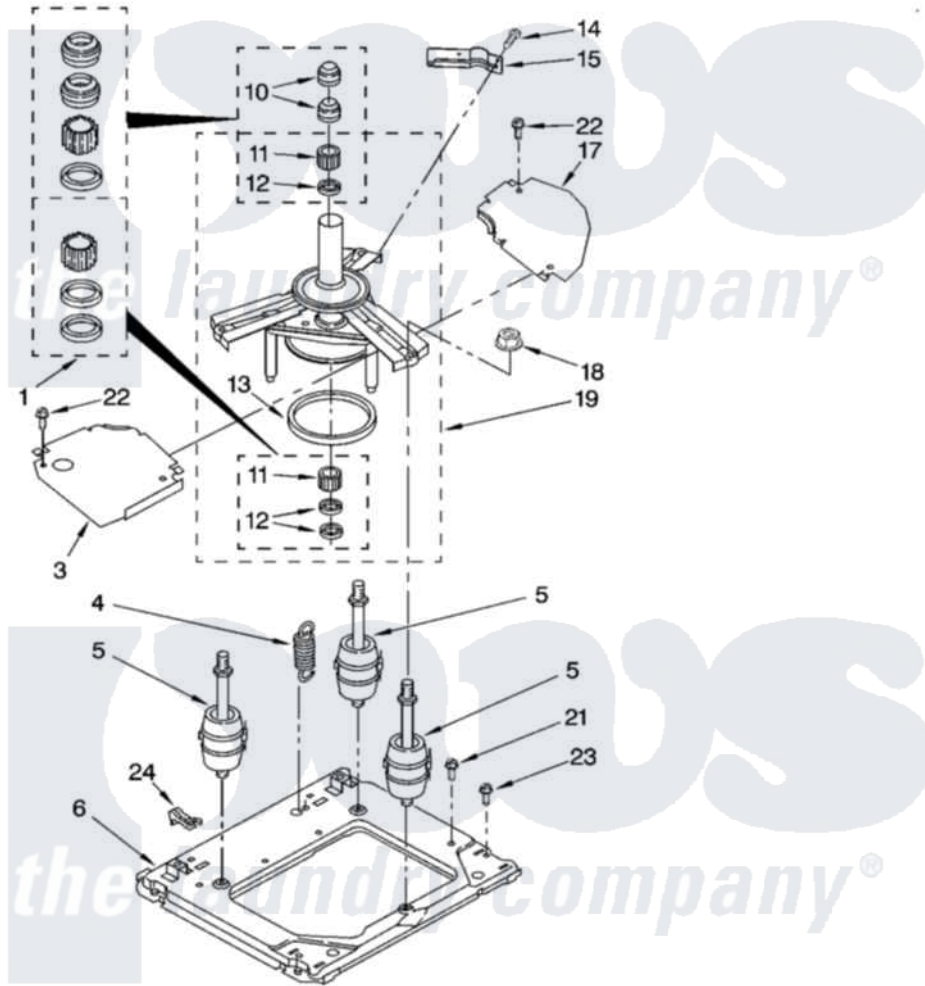

Whirlpool LTE5243DT7 09 - MACHINE BASE PARTS

MACHINE BASE PARTS

For Models: LTE5243DQ7, LTE5243DT7

(Designer White) (Biscuit)

12

W10116534

Whirlpool [Residential Whirlpool LTE5243DT7 Washer/Dryer Parts](#) Parts Diagram 09 - MACHINE BASE PARTS

[Click on the part number to view part](#)

Item	Original Part Number	Replaced By	Status	Part Description
1	285203			Centerpost Bearing Kit
3	64137			Shield, Tub
4	388492	W10250667		Spring, Counterweight
5	3406201	W10207783		Spring
6	8577373			Base
10	8577376			Seal, Centerpost
11	8546455			Bearing, Centerpost
12	357409	359449		Seal, Agitator Shaft
13	63134			Ring, Sound Deadening
14	343641	681414		Screw, 10AB X 1/2
15	63636			Bracket, Counterweight Spring
17	63637			Shield, Tub
18	3351021	279710		Nut
19	63740			Tub Support And Drum
21	3351614			Screw, Gearcase Cover Mounting
				Screw, 9A X 3/8 Hex Washer

22

[90767](#)

Screw, OA X 3/8 HEX Washer
Head Tapping

23

[386011](#)

Screw And Washer

24

[696044](#)