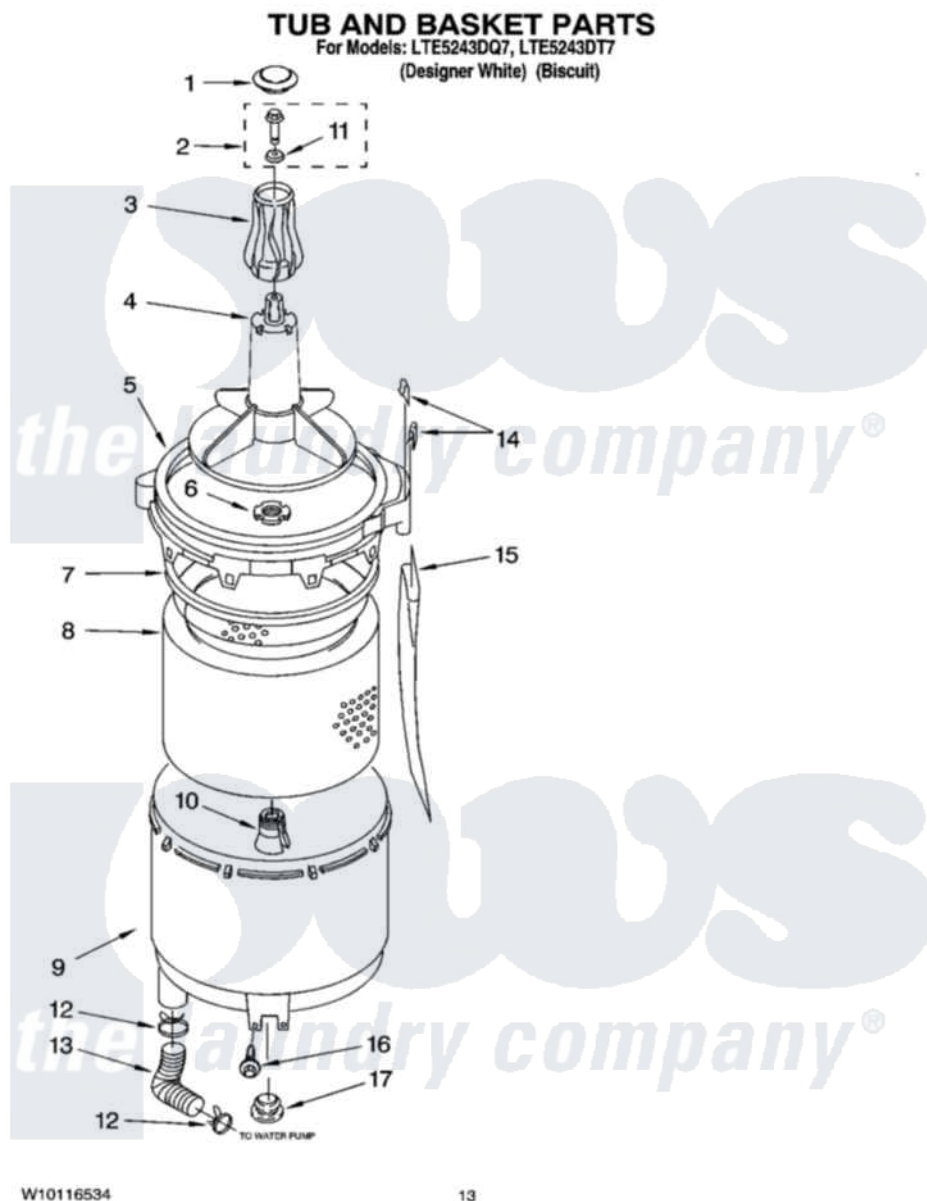

Whirlpool LTE5243DT7 10 - TUB AND BASKET PARTS

Whirlpool Residential Whirlpool LTE5243DT7 Washer/Dryer Parts Parts Diagram 10 - TUB AND BASKET PARTS
Click on the part number to view part

Item	Original Part Number	Replaced By	Status	Part Description
1	3355758			Cap, Agitator
2	358237			Screw And Washer
3	63840			Filter, Agitator
4	3349098			Agitator
5	64175			Tub Ring And Gasket
6	21366			Nut, Spanner
7	3359587			Gasket, Tub Ring
8	3351985			Basket
9	8066082			Tub
10	389140			Tub Block, Basket Drive
11	3949550			Washer
12	3363366	616099		Clamp
13	8066201	280120		Hose
14	352155			Clip, Retaining
15	356398			Tube, Drain Off
16	357640			Screw And Washer