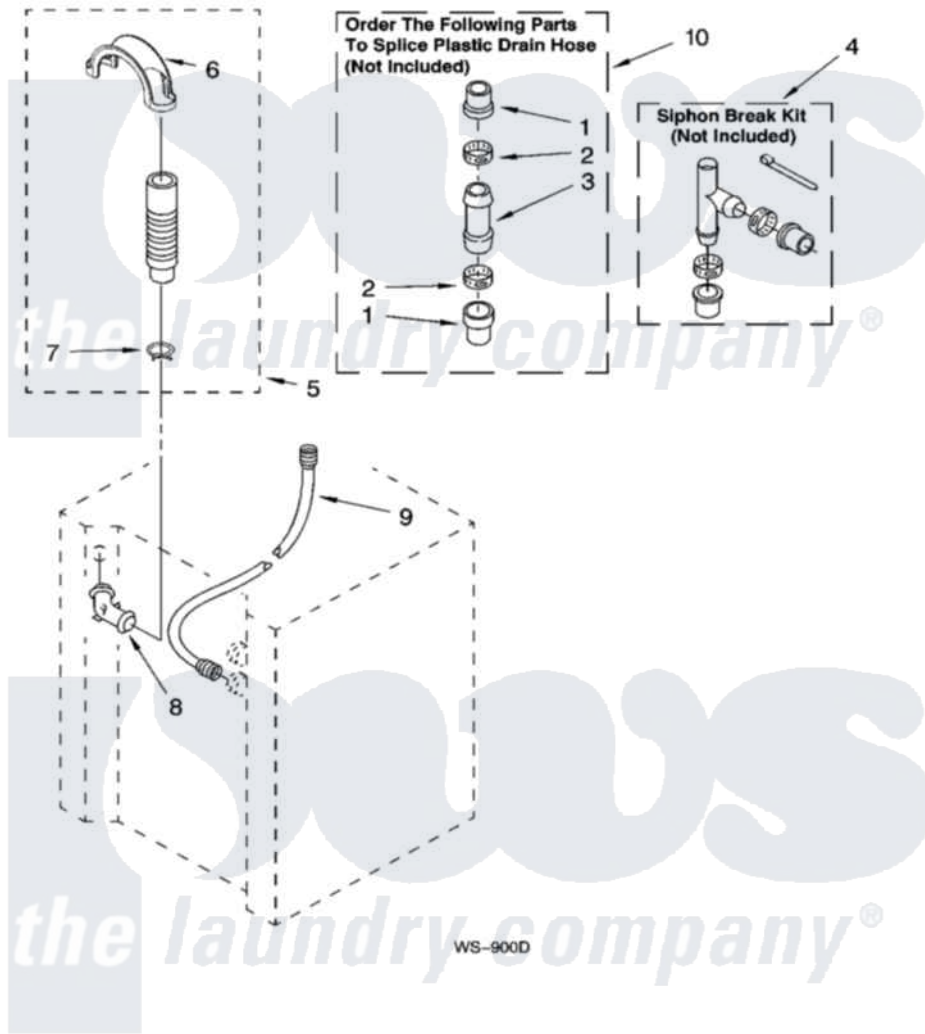

Whirlpool LTE5243DT7 11 - WATER SYSTEM PARTS

WATER SYSTEM PARTS

For Models: LTE5243DQ7, LTE5243DT7
(Designer White) (Biscuit)

14

W10116534

Whirlpool [Residential Whirlpool LTE5243DT7 Washer/Dryer Parts](#) Parts Diagram 11 - WATER SYSTEM PARTS
Click on the part number to view part

Item	Original Part Number	Replaced By	Status	Part Description
1	285321			Water System Parts
2	65349	285655		Clamp, Hose
3	16272			Connector, Straight
4	285320			Water System Parts
5	661575	285664		Hose
"	W10108350			Hose, Corrugated Plastic Drain
"	661577	285666		Hose
6	8577378			U-Bend, Drain Hose
7	3357331			Clamp, Drain
8	356739	8557915		Connector, Hose
9	3354858	89503		Hose-Inlet
10	285442			Water System Parts