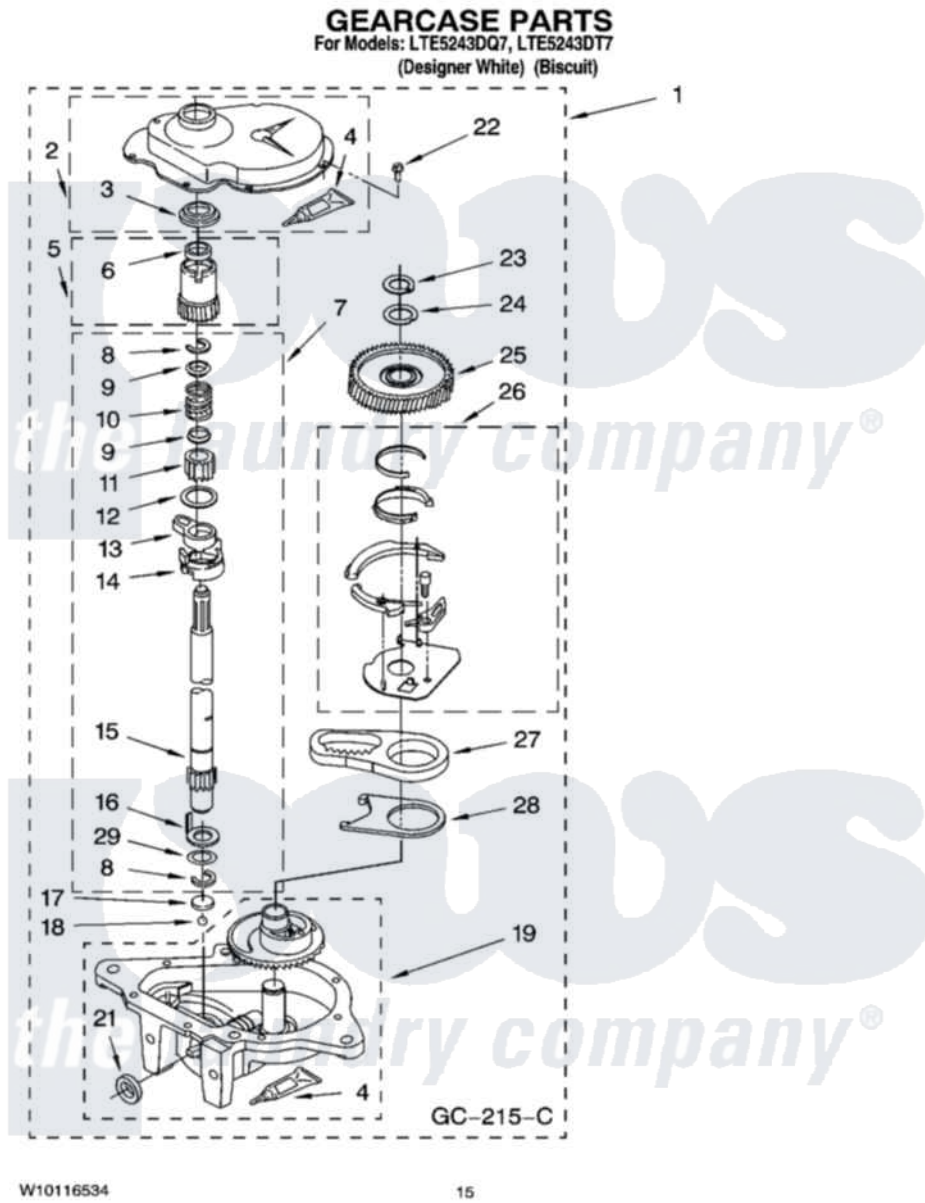

Whirlpool LTE5243DT7 12 - GEARCASE PARTS

Whirlpool Residential Whirlpool LTE5243DT7 Washer/Dryer Parts Parts Diagram 12 - GEARCASE PARTS
Click on the part number to view part

Item	Original Part Number	Replaced By	Status	Part Description
1	3360630	3360629		Gearcase
2	285202			Cover, Gearcase
3	3349985			Seal, Gearcase Cover
4	285195			Sealer Sealer, Gasket
5	63320	285362		Gear and Pinion
6	356427			Seal, Spin Pinion
7	389387			Shaft, Agitator
8	90369		Not Available	Ring, Retaining (2)
9	62677			Retainer, Spring
10	62676			Spring, Agitator
11	63273	285509		Shaft, Agitator
12	62619			Washer, Agitator Gear
13	62580	285206		Cam-Agitator
14	62581	285206		Cam-Agitator
15	285509			Shaft, Agitator
16	62618			Washer, Cam Thrust

17	16018	285205	Bearing
18	85529	285205	Bearing
19	389230	285515	Gearcase
21	285352		Seal Kit, Thrust Plug
22	3351614		Screw, Gearcase Cover Mounting
23	3362552	285765	Ring-Retr
24	285735	285766	Washer Kit, Thrust
25	62570	285362	Gear and Pinon
26	388253	999516	Shelf-Glas
27	3349296	8546456	Rack, Connecting
28	62621		Actuator, Shift
29	388815		Washer, Intermediate 1 3976263 Miscellaneous Parts Bag 2 3976300 Washer, Inlet Hose 3 3366913 Clamp, Hose