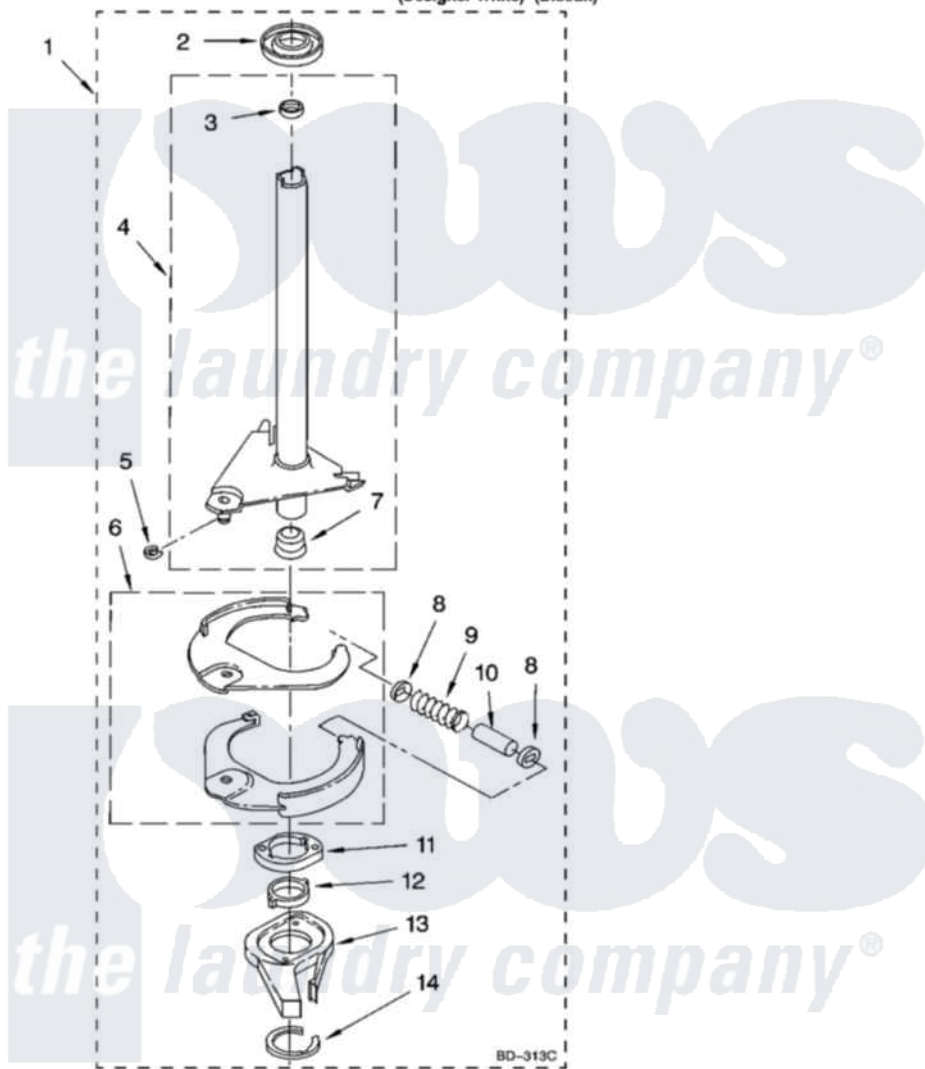

Whirlpool LTE5243DT7 13 - BRAKE AND DRIVE TUBE PARTS

BRAKE AND DRIVE TUBE PARTS

For Models: LTE5243DQ7, LTE5243DT7

(Designer White) (Biscuit)

16

W10116534

Whirlpool [Residential Whirlpool LTE5243DT7 Washer/Dryer Parts](#) Parts Diagram 13 - BRAKE AND DRIVE TUBE PARTS

[Click on the part number to view part](#)

Item	Original Part Number	Replaced By	Status	Part Description
1	387948	285792		Basketdrive
2	62658			Ring, Thrust
3	356427			Seal, Spin Pinion
4	64027	64208		Tube-Spin
5	64035	W10083190		Ring, Retaining
6	64232	285438		Shoe-Brake
7	62703	8546462		"T" Bearing, Spin Tube
8	3353956	285658		Sleeve
9	63748			Spring, Brake
10	3355360	285658		Sleeve
11	661516	8546461		Cam, Brake Release
12	63022			Sleeve, Cam
13	64194	285790		Lining
14	90368	W10083200		Ring, Retaining
"	BLANK		Not Available	Following Parts Not Illustrated
"	285208			Lubricant