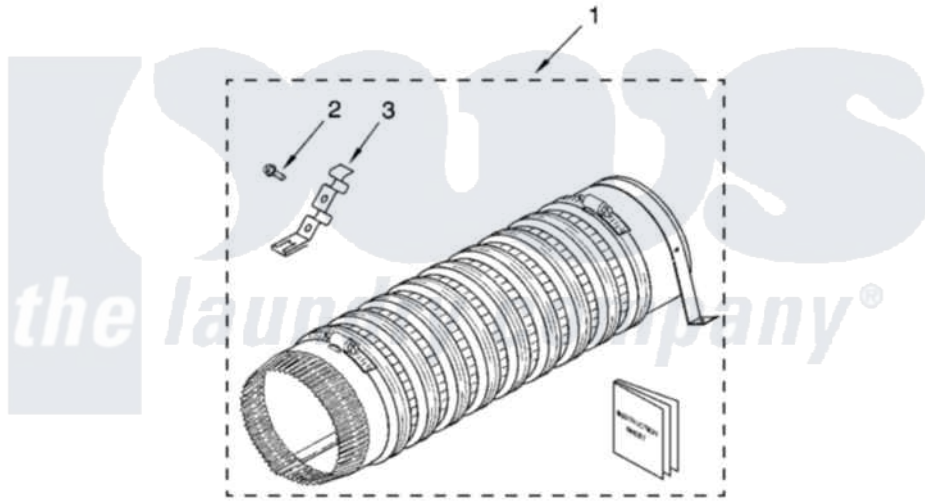

# Whirlpool LTE5243DT7 14 - PRODUCT ACCESSORY PARTS

## PRODUCT ACCESSORY PARTS

For Models: LTE5243DQ7, LTE5243DT7  
(Designer White) (Biscuit)

W10116534

17

Whirlpool [Residential Whirlpool LTE5243DT7 Washer/Dryer Parts](#) Parts Diagram 14 - PRODUCT ACCESSORY PARTS

[Click on the part number to view part](#)

Item	Original Part Number	Replaced By	Status	Part Description
1	<a href="#">279823</a>			Side Exhaust Extension Kit
2	<a href="#">488729</a>			Screw
3	<a href="#">3395536</a>			Clip