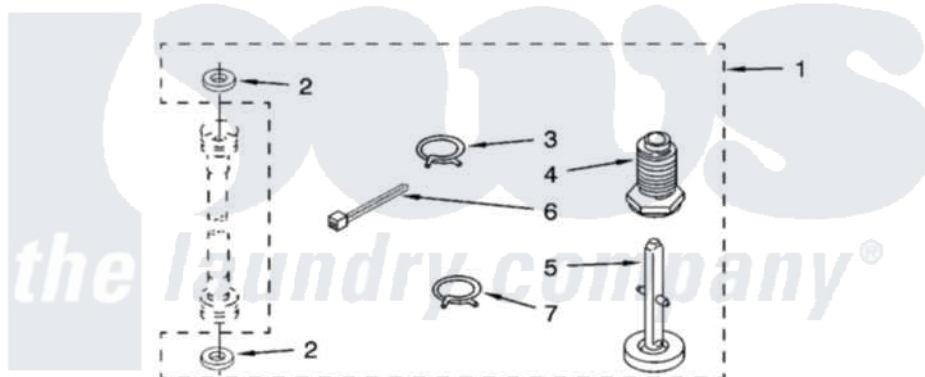

Whirlpool LTE5243DT7 15 - MISCELLANEOUS PARTS, OPTIONAL PARTS  
(NOT INCLUDED)

**MISCELLANEOUS PARTS**

For Models: LTE5243DQ7, LTE5243DT7

(Designer White) (Biscuit)

Whirlpool [Residential Whirlpool LTE5243DT7 Washer/Dryer Parts](#) Parts Diagram 15 - MISCELLANEOUS PARTS,  
OPTIONAL PARTS (NOT INCLUDED).  
[Click on the part number to view part](#)

Item	Original Part Number	Replaced By	Status	Part Description
1	3359934	<a href="#">W10112403</a>		Miscellaneous Parts Bag
2	<a href="#">16123</a>			Washer Inlet-Hose Miscellaneous Parts Must be Ordered Separately.
3	370445	<a href="#">285655</a>		Clamp, Hose
4	<a href="#">367594</a>			Foot, Front
5	<a href="#">358594</a>			Foot, Rear
6	3347869	<a href="#">W10339879</a>		Tie, Cable
7	<a href="#">3357331</a>			Clamp, Drain
	<a href="#">72017</a>			Paint, Touch-Up
"	<a href="#">4392899</a>			Paint, Touch-Up
"	<a href="#">350938</a>			Paint, Pressurized Spray B
"	<a href="#">350930</a>			Paint, Pressurized Spray B
"	<a href="#">4392901</a>			Paint, Pressurized Spray
"	<a href="#">799344</a>			Paint, Touch-Up )