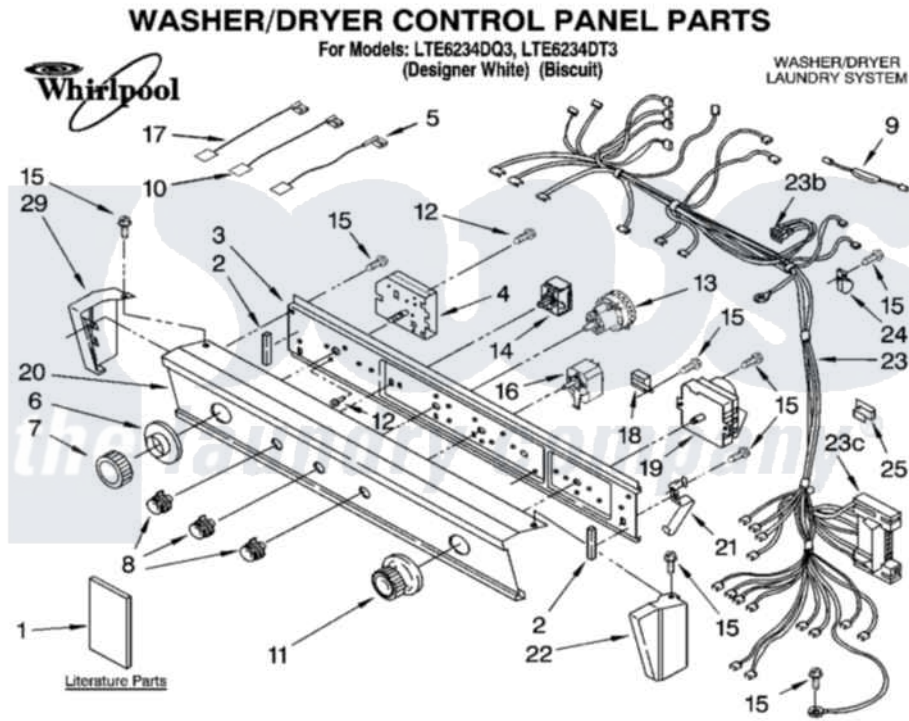

Whirlpool LTE6234DQ3 01 - WASHER/DRYER CONTROL PANEL PARTS

10-03 Litho in U.S.A. (djc)

1

Part No. 8180161

Whirlpool [Residential Whirlpool LTE6234DQ3 Washer/Dryer Parts](#) Parts Diagram 01 - WASHER/DRYER CONTROL PANEL PARTS

[Click on the part number to view part](#)

Item	Original Part Number	Replaced By	Status	Part Description
1	LIT8542746		Not Available	Literature Parts (Installation Instructions (English))
"	LIT3397634		Not Available	Literature Parts (Arabic Use & Care Guide)
"	LIT3406880		Not Available	Literature Parts (Installation Instructions (English))
"	LIT3405528		Not Available	Literature Parts (Arabic)
"	LIT8542752		Not Available	Literature Parts (Sheet, Cycle Feature)
"	LIT8546674		Not Available	Literature Parts (Wiring Diagram)
"	LIT3956353		Not Available	Literature Parts (Energy Guide)
2	3390688			Spacer- Foam Pad
3	8528583			Bracket, Control
4	3948357			Timer, Washer
5	3401674			Wire, Jumper
6	3403097	3957845		Dial,
"	3979132	3957846		Dial,

7	3364291		Knob, Timer
"	3364294		Knob, Timer
8	3950759	3957796	Knob, Control
"	3978873	3957797	Knob, Push-To-Start
9	3401078	279872	Resistor
10	3401684		Jumper, Wire
11	3406146	3957750	Knob, Timer
"	3978864	3957751	Knob, Timer
12	3400064		Screw, Timer Mounting
13	8546175	W10311356	Switch-WL
14	3405157		Switch, Temperature
15	90767		Screw, 8A X 3/8 HeX Washer Head Tapping
16	3404233		Switch, Push-To-Start
17	3393810		Jumper Wire
18	694419		Mini-Buzzer
19	3976569		Timer, Dryer
20	3396689		Panel, Control
"	3406828		Panel, Control
21	3389453		Bracket, Hinge
22	3389456		End Cap
"	3389462		End Cap
23	8299835	8576535	Harns-Wire
"	2154470		Receptacle,
"	3395683		Receptacle, Multi-Terminal
24	3390604		Clamp, Harness
25	3390422	W10134185	Clip, Harness
29	3389464		End Cap
"	3389470		End Cap