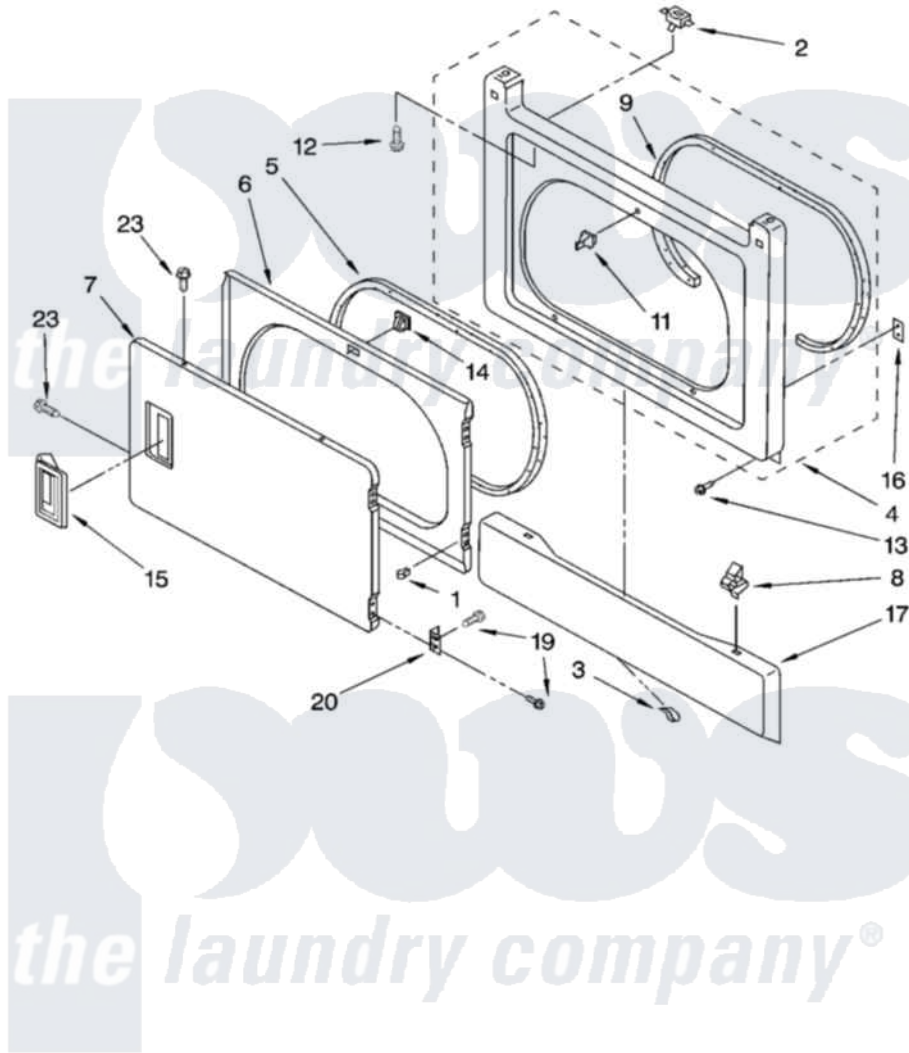

# Whirlpool LTE6234DQ3 02 - DRYER FRONT PANEL AND DOOR PARTS

## DRYER FRONT PANEL AND DOOR PARTS

For Models: LTE6234DQ3, LTE6234DT3  
(Designer White) (Biscuit)

2

8180161

Whirlpool [Residential Whirlpool LTE6234DQ3 Washer/Dryer Parts](#) Parts Diagram 02 - DRYER FRONT PANEL AND DOOR PARTS

[Click on the part number to view part](#)

Item	Original Part Number	Replaced By	Status	Part Description
1	<a href="#">3389249</a>			Nut, Inner Door
2	3391901	<a href="#">3391902</a>		Switch, Door
3	<a href="#">98234</a>			Clip, U-Bend
4	3392547	<a href="#">279718</a>		Panel
"	3977780	<a href="#">279938</a>		Panel
5	<a href="#">3390735</a>			Seal, Door
6	3392563	<a href="#">280083</a>		Door-Rear
7	<a href="#">3387872</a>			Door, Front
"	<a href="#">3387877</a>			Door, Front
8	<a href="#">3388229</a>			Retainer, Toe Panel
9	<a href="#">3387242</a>			Seal, Front Panel
11	696144	<a href="#">279570</a>		Latch
12	697773	<a href="#">3395530</a>		Screw
13	3393008	<a href="#">308685</a>		Side Trim )
14	3392538	<a href="#">279570</a>		Latch
15	<a href="#">3389522</a>			Handle, Door

"	<a href="#">3389528</a>		Handle, Door
16	<a href="#">3390902</a>		Clip, Door Hinge
17	<a href="#">3388958</a>		Panel, Toe
"	<a href="#">3388963</a>		Panel, Toe
19	342055	<a href="#">488627</a>	Screw
20	<a href="#">3389247</a>		Hinge And Pin Assembly
23	<a href="#">694091</a>		Trim, Side Right Hand